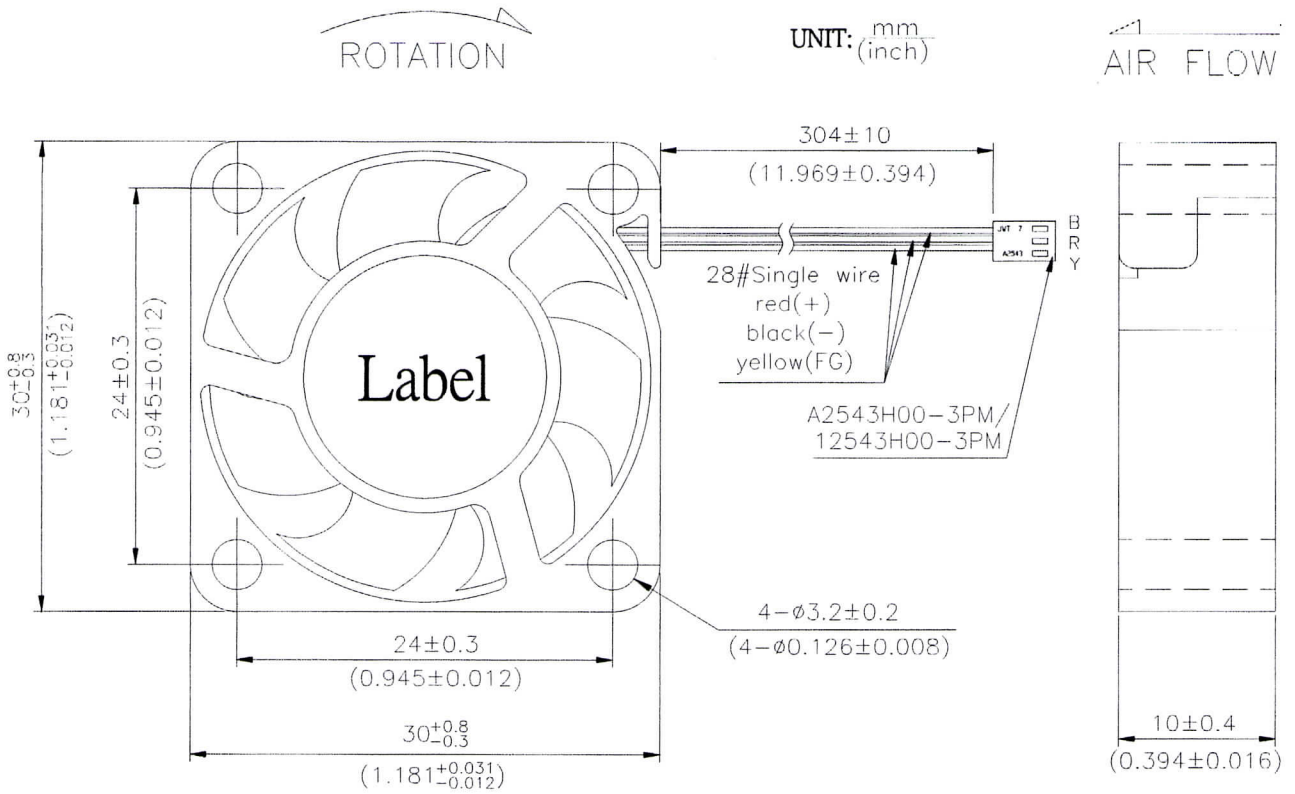

DIMENSION

LABEL

Date Code

1	35	2
last number of the year, e.g.: 1 stands for 2011, 2 stands for 2012 ... 9 stands for 2019 0 stands for 2020	week, e.g.: 35 stands for 35 week	the day of one week, e.g.: 1 stands for Monday, 2 stands for Tuesday, 6 stands for Saturday, 7 stands for Sunday.