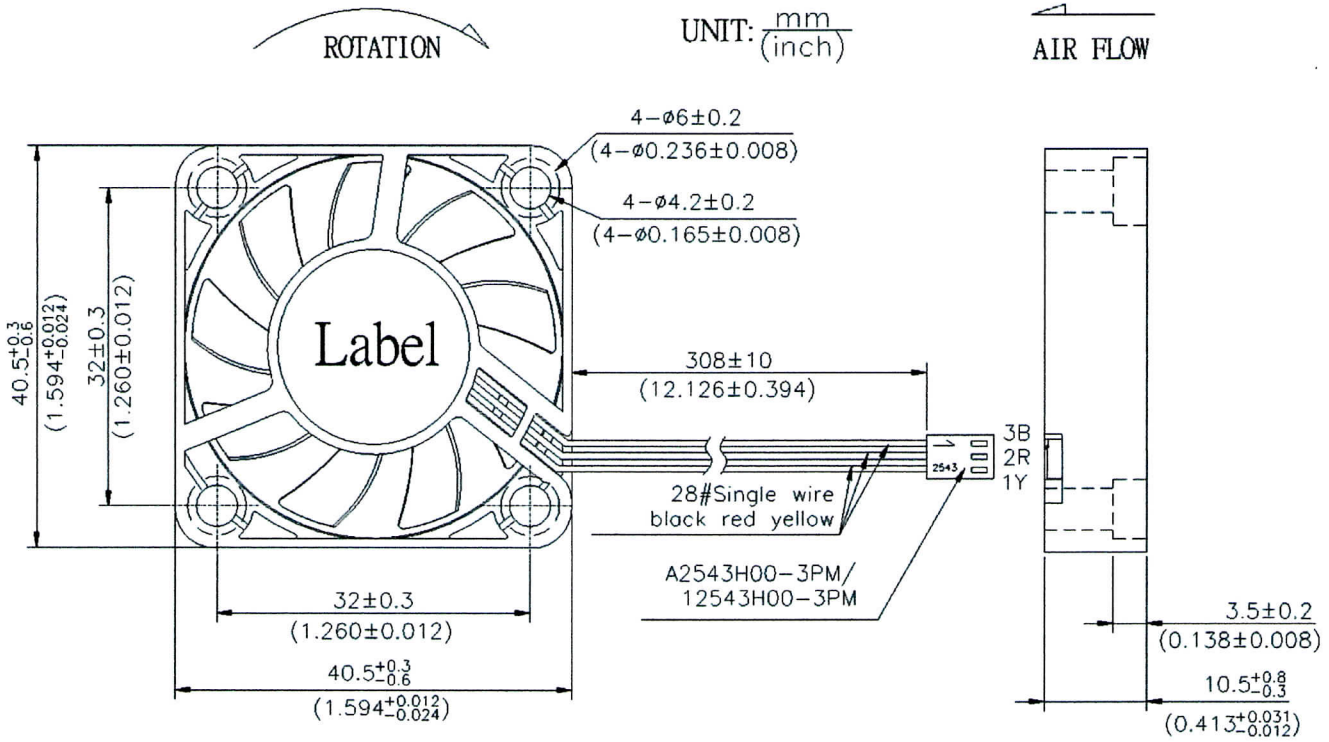

DIMENSION

LABEL

Date Code

1	35	2
last number of the year, e.g.: 1 stands for 2011, 2 stands for 2012 ... 9 stands for 2019 0 stands for 2020	week, e.g.: 35 stands for 35 week	the day of one week, e.g.: 1 stands for Monday, 2 stands for Tuesday, 6 stands for Saturday, 7 stands for Sunday.