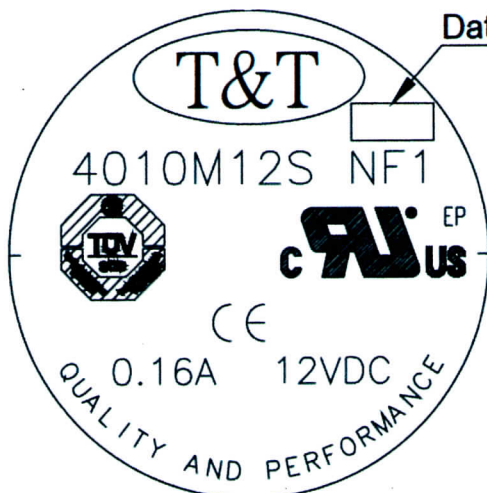

DIMENSION

LABEL

Date Code

1	35	2
last number of the year, e.g.: 1 stands for 2011, 2 stands for 2012 ... 9 stands for 2019 0 stands for 2020	week, e.g.: 35 stands for 35 week	the day of one week, e.g.: 1 stands for Monday, 2 stands for Tuesday, 6 stands for Saturday, 7 stands for Sunday.