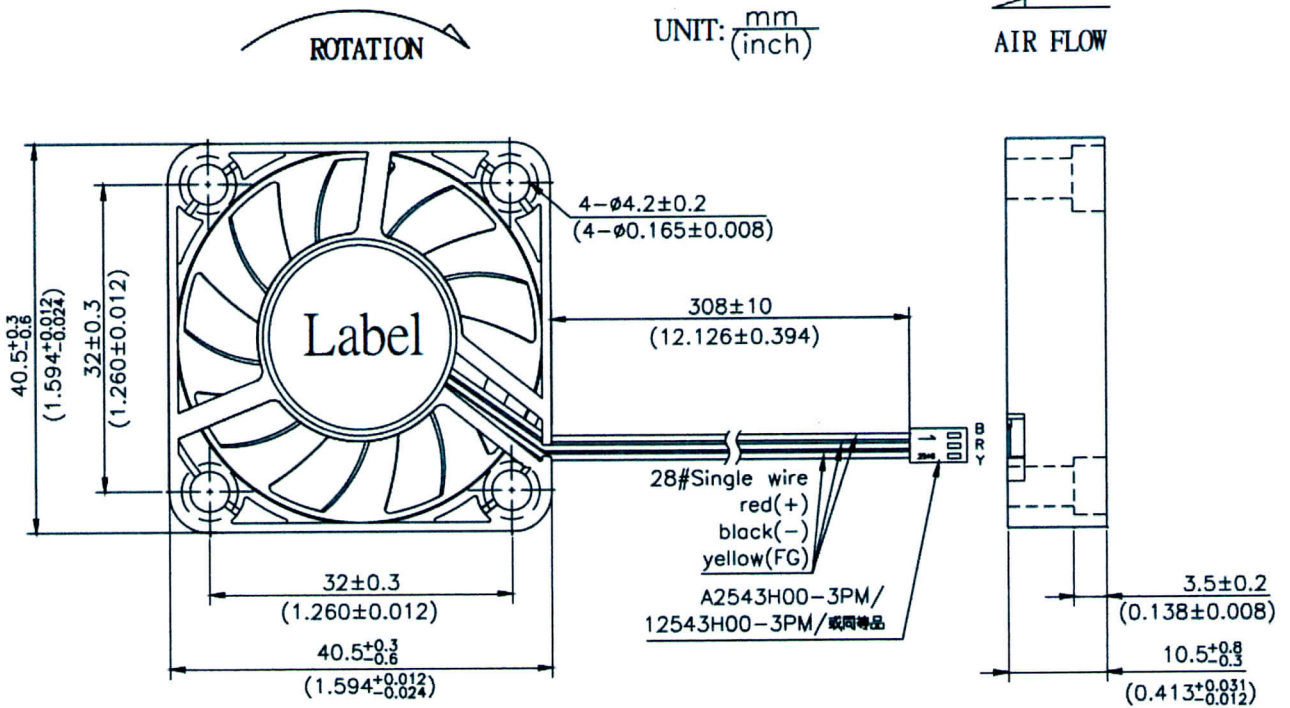

DIMENSION

LABEL

Date Code

1	35	2
last number of the year, e.g.: 1 stands for 2011, 2 stands for 2012 ... 9 stands for 2019 0 stands for 2020	week, e.g.: 35 stands for 35 week	the day of one week, e.g.: 1 stands for Monday, 2 stands for Tuesday, 6 stands for Saturday, 7 stands for Sunday.