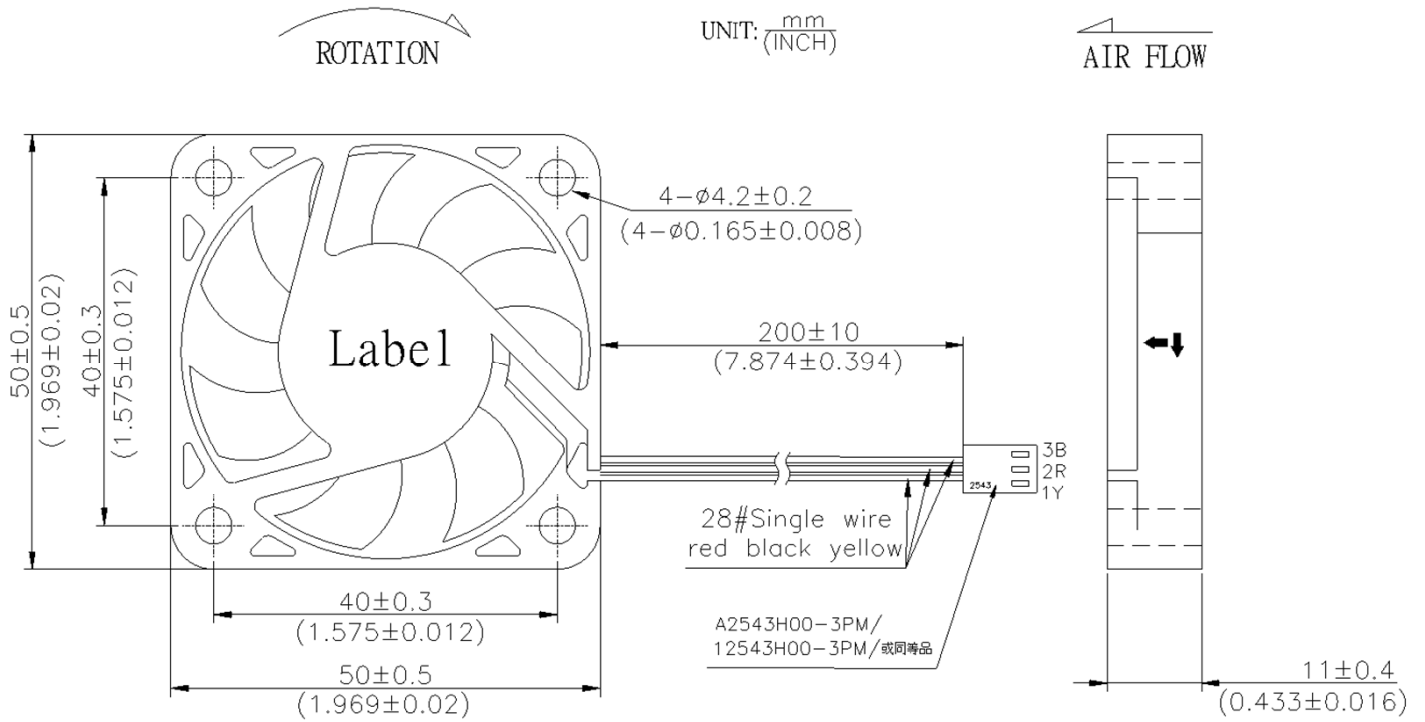

DIMENSION

LABEL

Date Code

1	35	2
last number of the year, e.g.: 1 stands for 2011, 2 stands for 2012 ... 9 stands for 2019 0 stands for 2020	week, e.g.: 35 stands for 35 week	the day of one week, e.g.: 1 stands for Monday, 2 stands for Tuesday, 6 stands for Saturday, 7 stands for Sunday.