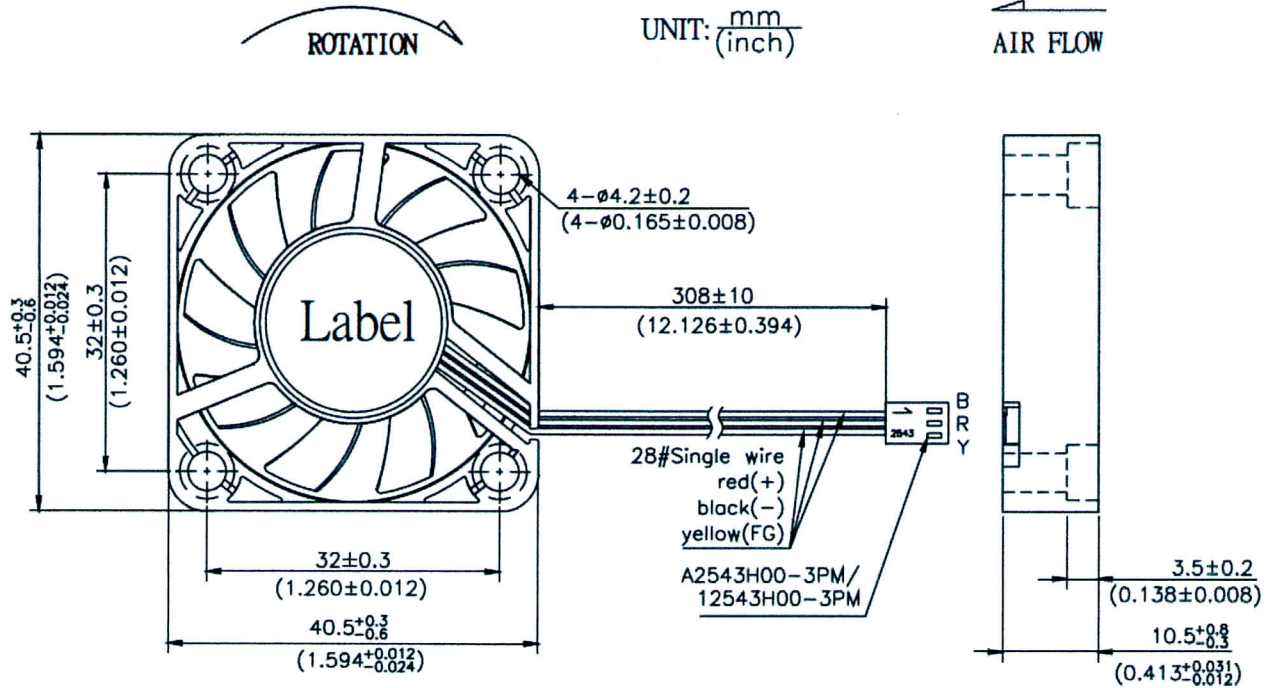

DIMENSION

LABEL

Date Code

Date Code

1	35	2
last number of the year, e.g.: 1 stands for 2011, 2 stands for 2012 ... 9 stands for 2019 0 stands for 2020	week, e.g.: 35 stands for 35 week	the day of one week, e.g.: 1 stands for Monday, 2 stands for Tuesday, 6 stands for Saturday, 7 stands for Sunday.