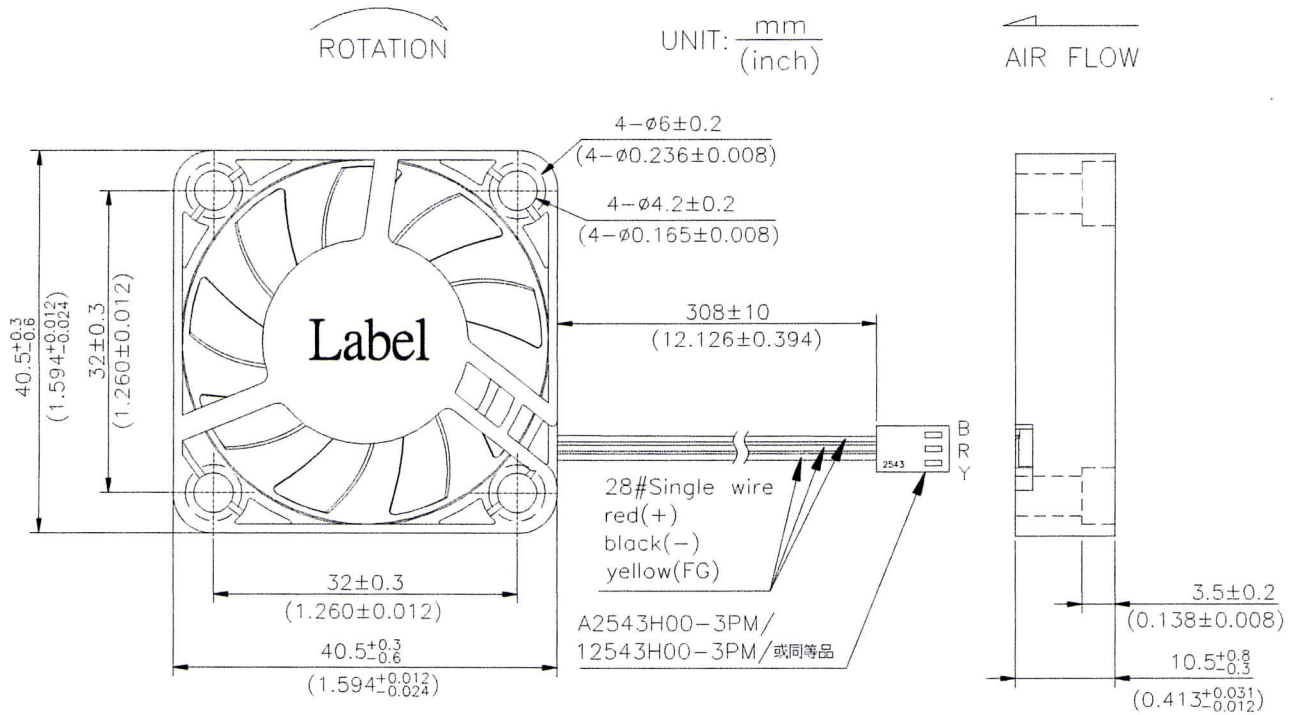

DIMENSION

LABEL

Date Code

1	35	2
last number of the year, e.g.: 1 stands for 2011, 2 stands for 2012 ... 9 stands for 2019 0 stands for 2020	week, e.g.: 35 stands for 35 week	the day of one week, e.g.: 1 stands for Monday, 2 stands for Tuesday, 6 stands for Saturday, 7 stands for Sunday.