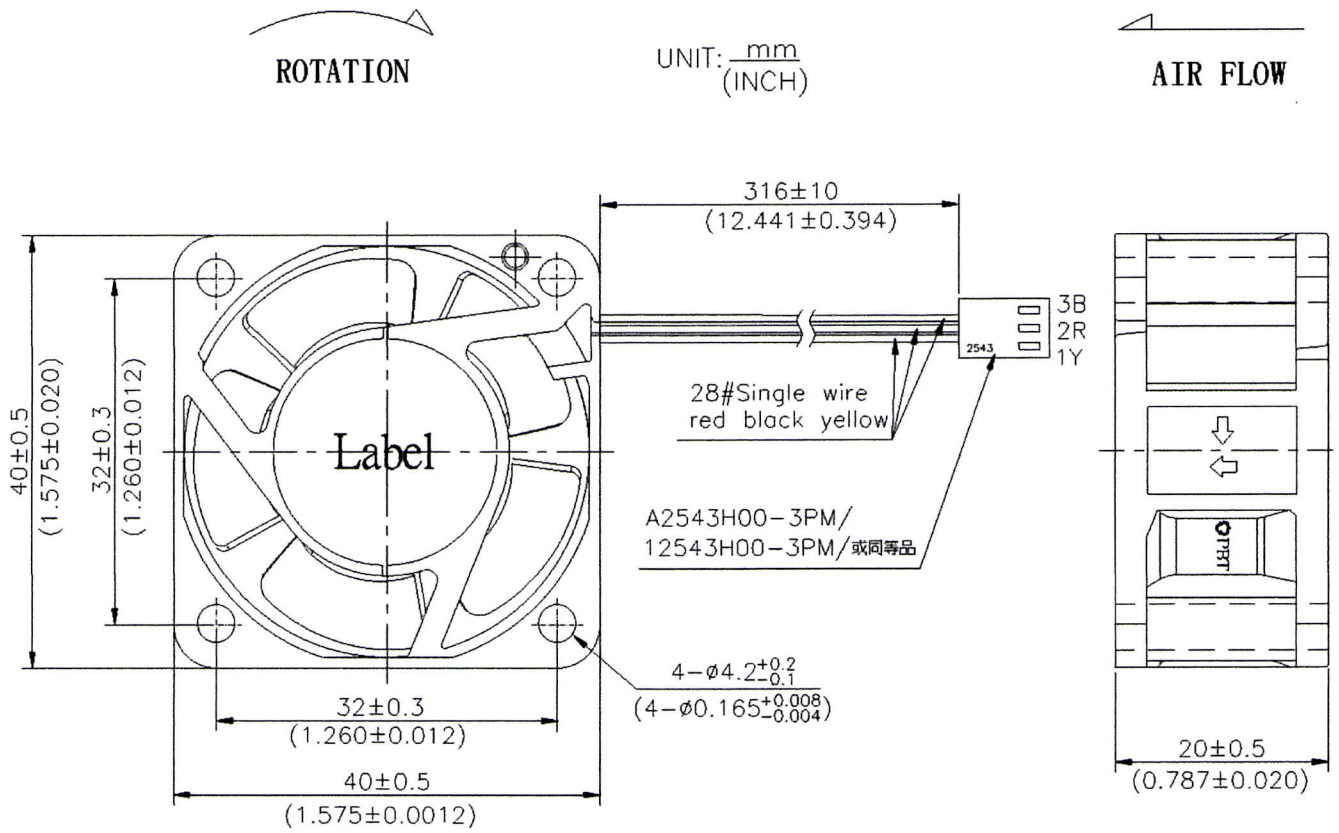

# DIMENSION

## Date Code

1	35	2
last number of the year, e.g.: 1 stands for 2011, 2 stands for 2012 ... 9 stands for 2019 0 stands for 2020	week, e.g.: 35 stands for 35 week	the day of one week, e.g.: 1 stands for Monday, 2 stands for Tuesday, 6 stands for Saturday, 7 stands for Sunday.