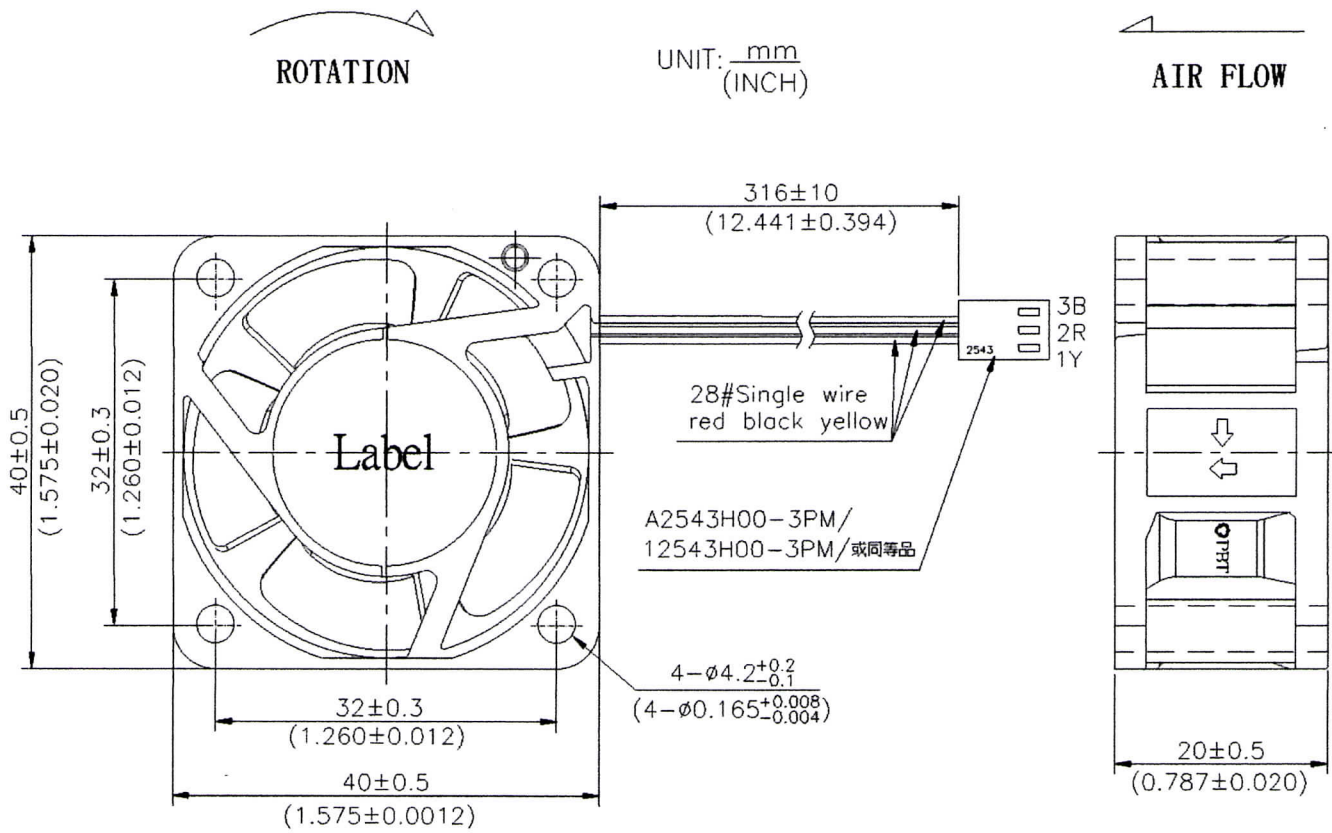

# DIMENSION

## Date Code

1	35	2
last number of the year, e.g.: 1 stands for 2011, 2 stands for 2012 ... 9 stands for 2019 0 stands for 2020	week, e.g.: 35 stands for 35 week	the day of one week, e.g.: 1 stands for Monday, 2 stands for Tuesday, 6 stands for Saturday, 7 stands for Sunday.