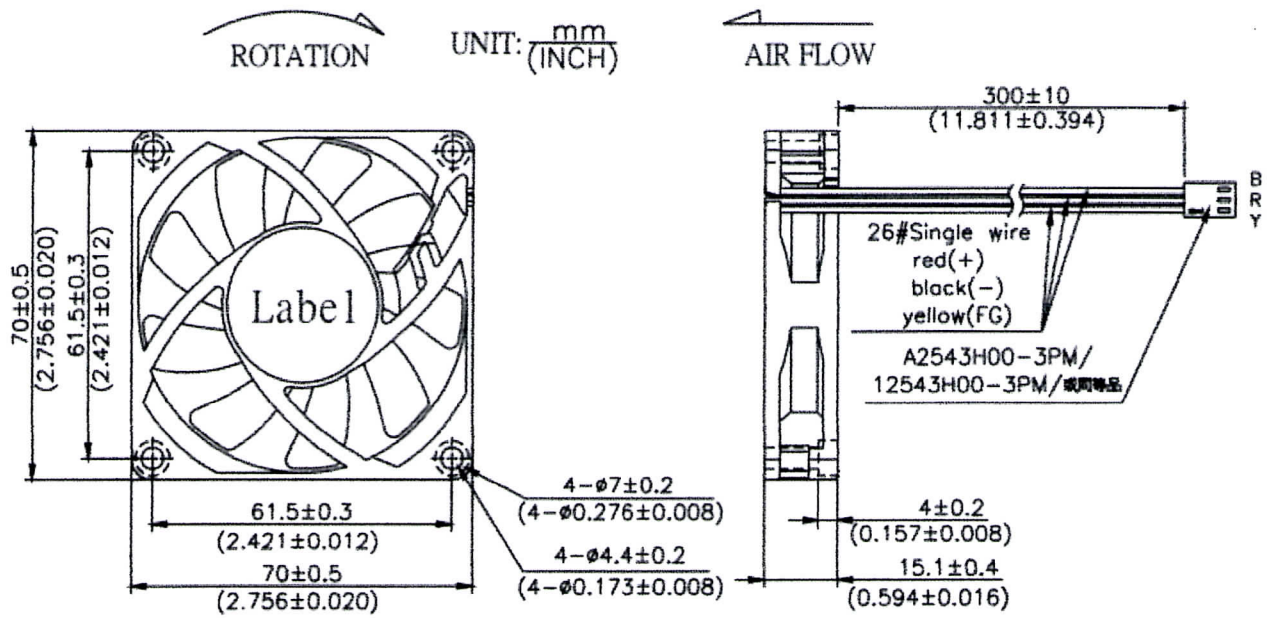

DIMENSION

LABEL

Date Code

1	35	2
last number of the year, e.g.: 1 stands for 2011, 2 stands for 2012 ... 9 stands for 2019 0 stands for 2020	week, e.g.: 35 stands for 35 week	the day of one week, e.g.: 1 stands for Monday, 2 stands for Tuesday, 6 stands for Saturday, 7 stands for Sunday.