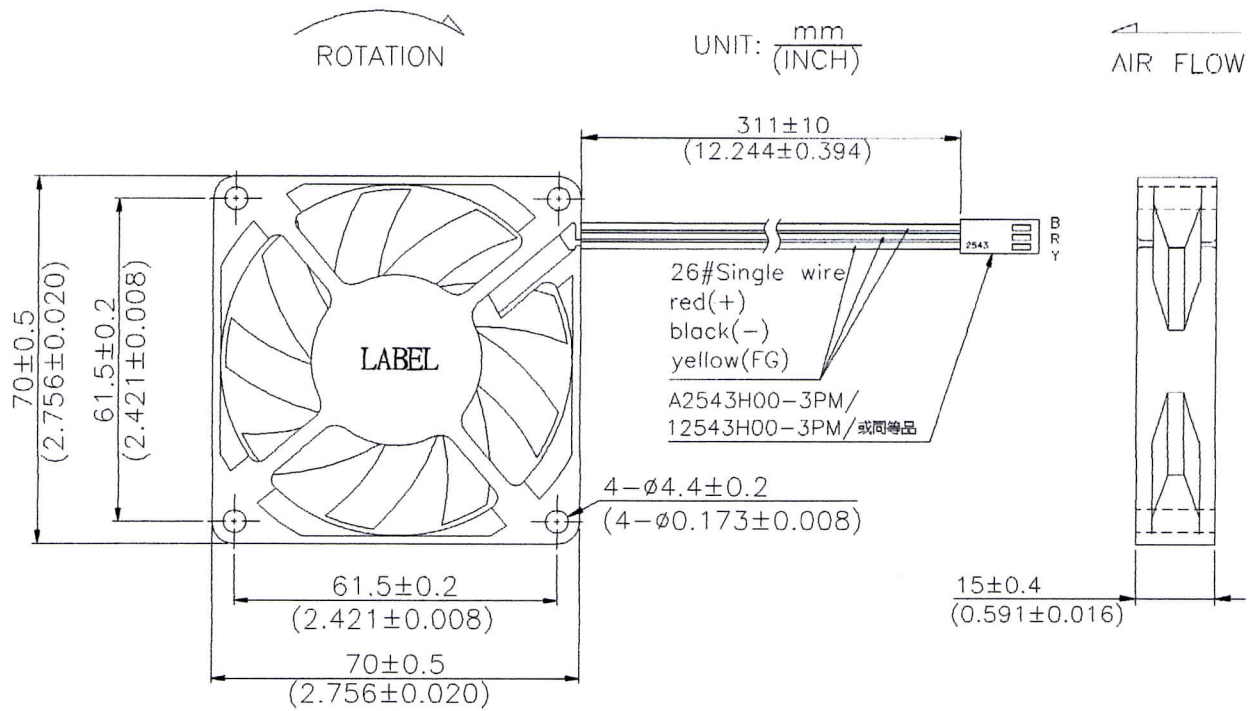

# DIMENSION

## Date Code

1	35	2
last number of the year, e.g.: 1 stands for 2011, 2 stands for 2012 ... 9 stands for 2019 0 stands for 2020	week, e.g.: 35 stands for 35 week	the day of one week, e.g.: 1 stands for Monday, 2 stands for Tuesday, 6 stands for Saturday, 7 stands for Sunday.