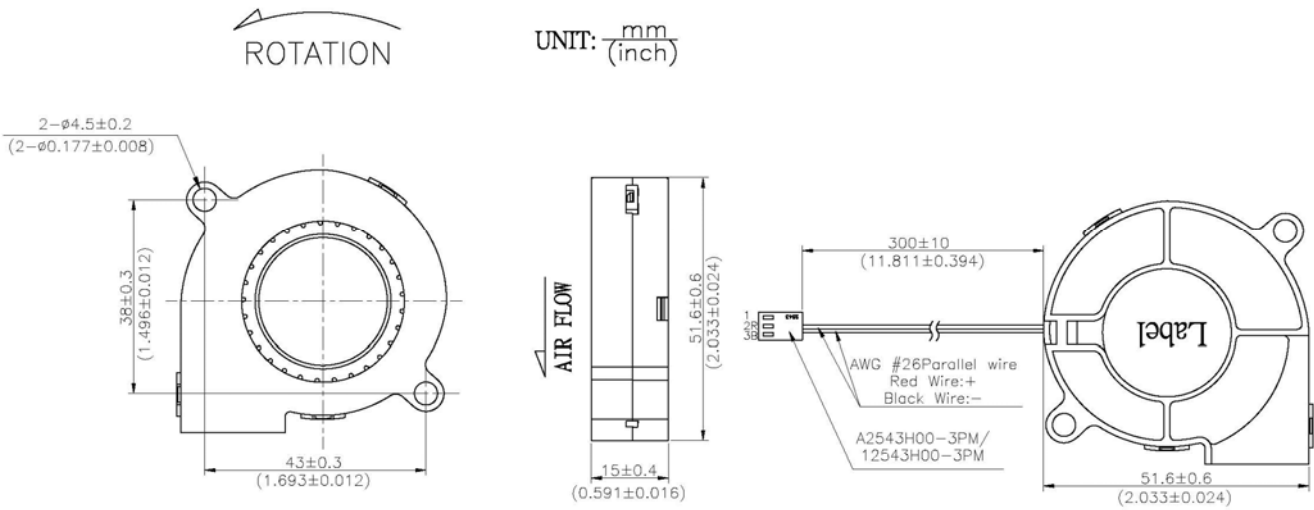

DIMENSION

LABEL

Date Code

1	35	2
last number of the year, e.g.: 1 stands for 2011, 2 stands for 2012 ... 9 stands for 2019 0 stands for 2020	week, e.g.: 35 stands for 35 week	the day of one week, e.g.: 1 stands for Monday, 2 stands for Tuesday, 6 stands for Saturday, 7 stands for Sunday.