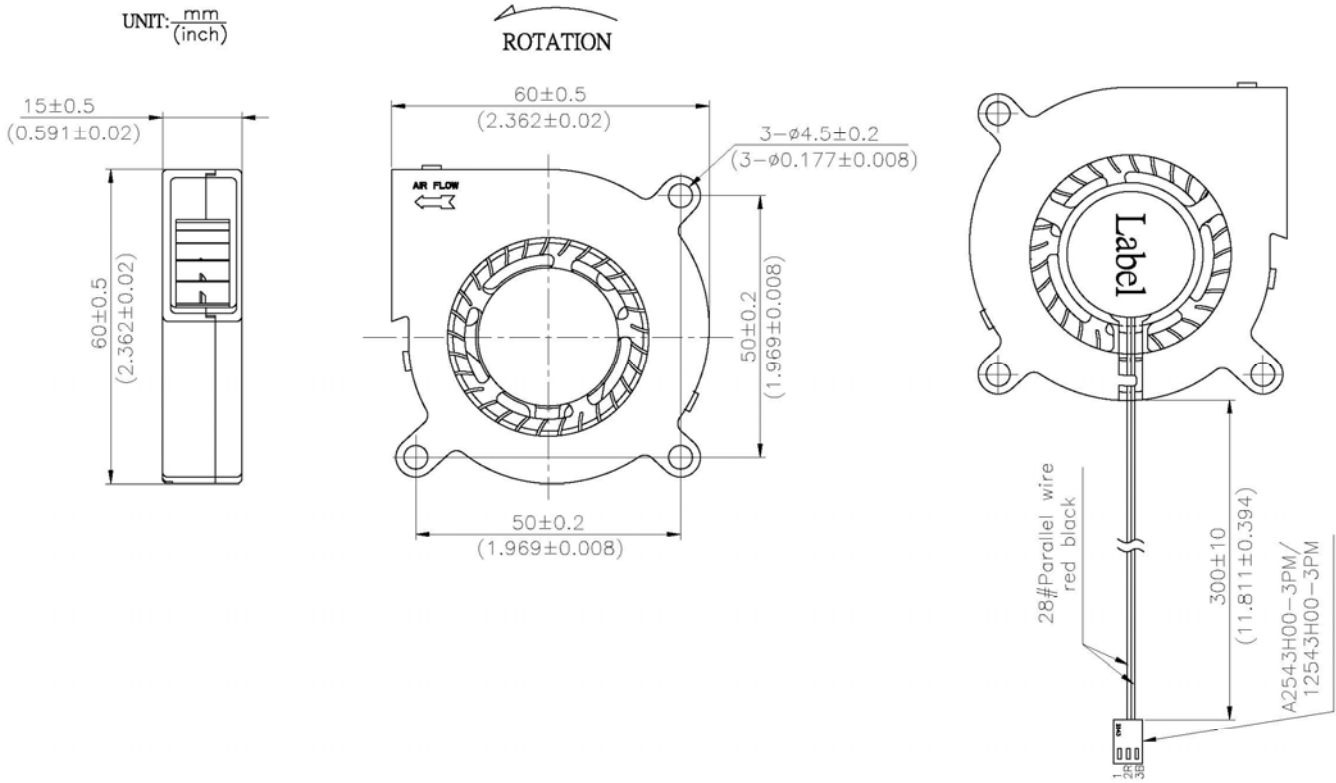

DIMENSION

LABEL

Date Code

1	35	2
last number of the year, e.g.: 1 stands for 2011, 2 stands for 2012 ... 9 stands for 2019 0 stands for 2020	week, e.g.: 35 stands for 35 week	the day of one week, e.g.: 1 stands for Monday, 2 stands for Tuesday, 6 stands for Saturday, 7 stands for Sunday.