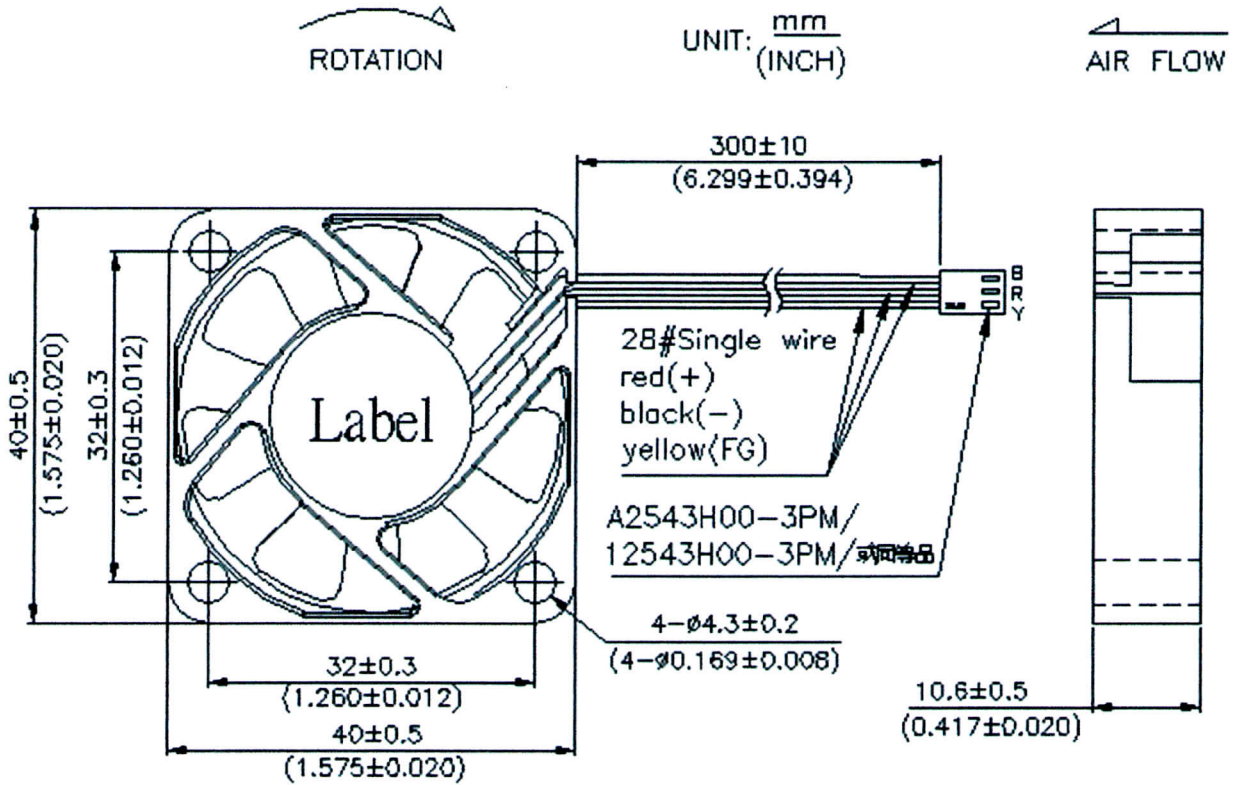

DIMENSION

LABEL

Date Code

1	35	2
last number of the year, e.g.: 1 stands for 2011, 2 stands for 2012 ... 9 stands for 2019 0 stands for 2020	week, e.g.: 35 stands for 35 week	the day of one week, e.g.: 1 stands for Monday, 2 stands for Tuesday, 6 stands for Saturday, 7 stands for Sunday.