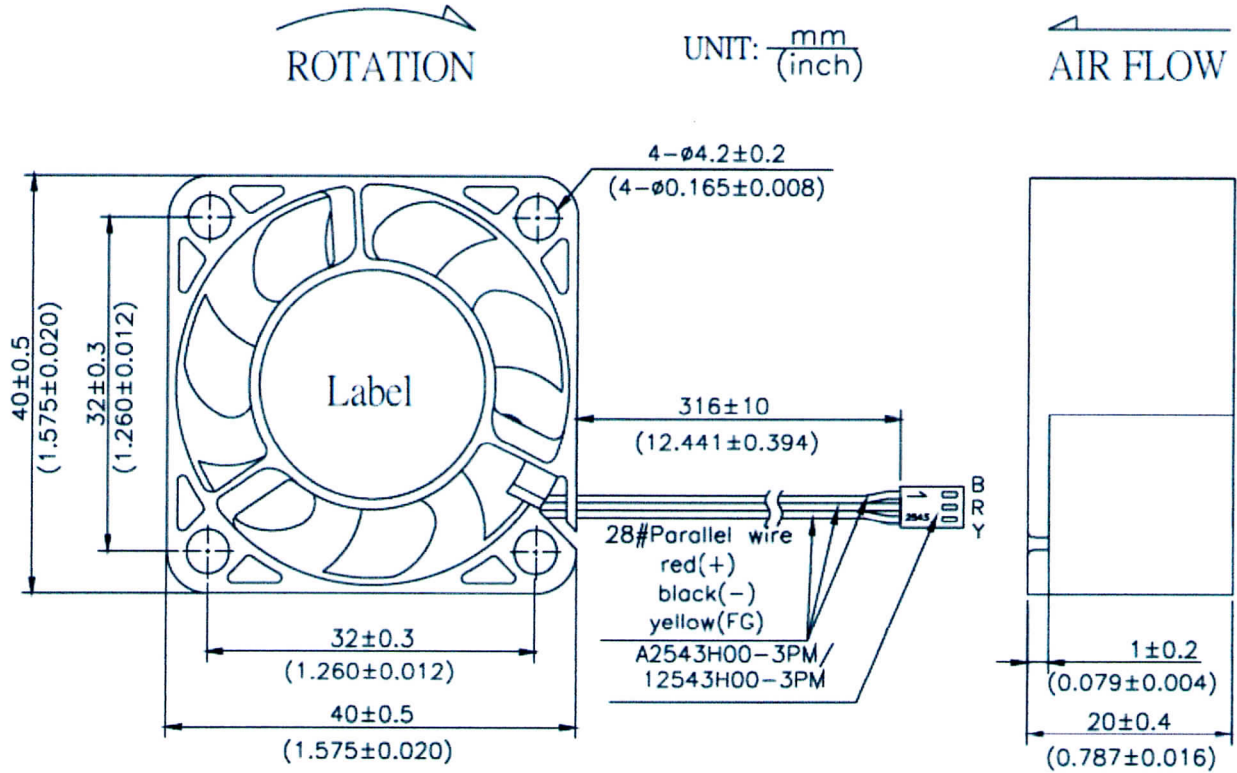

DIMENSION

LABEL

Date Code

1

last
 number of
 the
 year, e.g.:
 1 stands
 for 2011,
 2 stands
 for 2012
 ...
 9 stands
 for 2019
 0 stands
 for 2020

35

week, e.g.:
 35 stands
 for 35 week

2