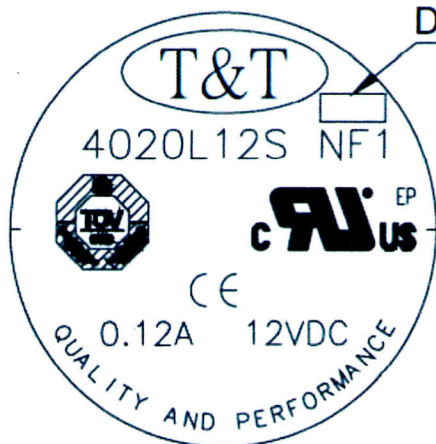

DIMENSION

LABEL

Date Code

1

last
 number of
 the
 year, e.g.:
 1 stands
 for 2011,
 2 stands
 for 2012
 ...
 9 stands
 for 2019
 0 stands
 for 2020

35

week, e.g.:
 35 stands
 for 35 week

2