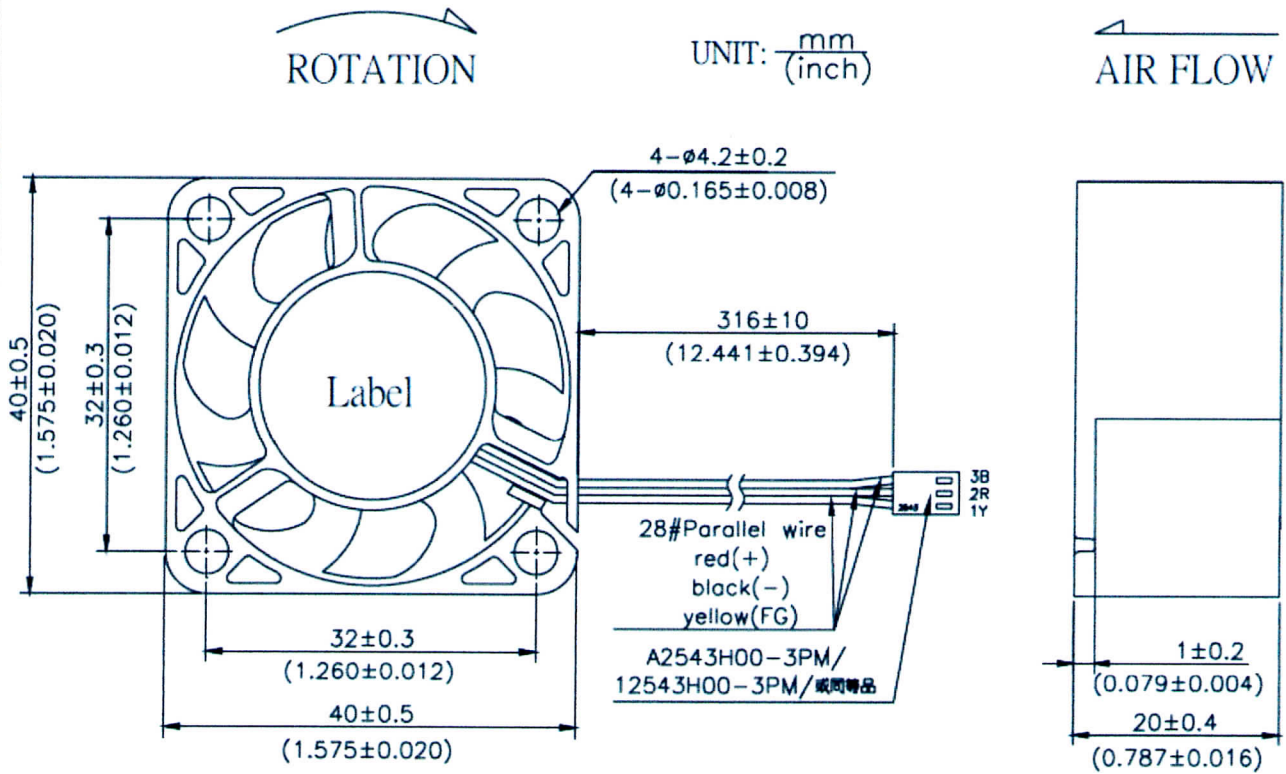

DIMENSION

LABEL

Date Code

1	35	2
last number of the year, e.g.: 1 stands for 2011, 2 stands for 2012 ... 9 stands for 2019 0 stands for 2020	week, e.g.: 35 stands for 35 week	the day of one week, e.g.: 1 stands for Monday, 2 stands for Tuesday, 6 stands for Saturday, 7 stands for Sunday.