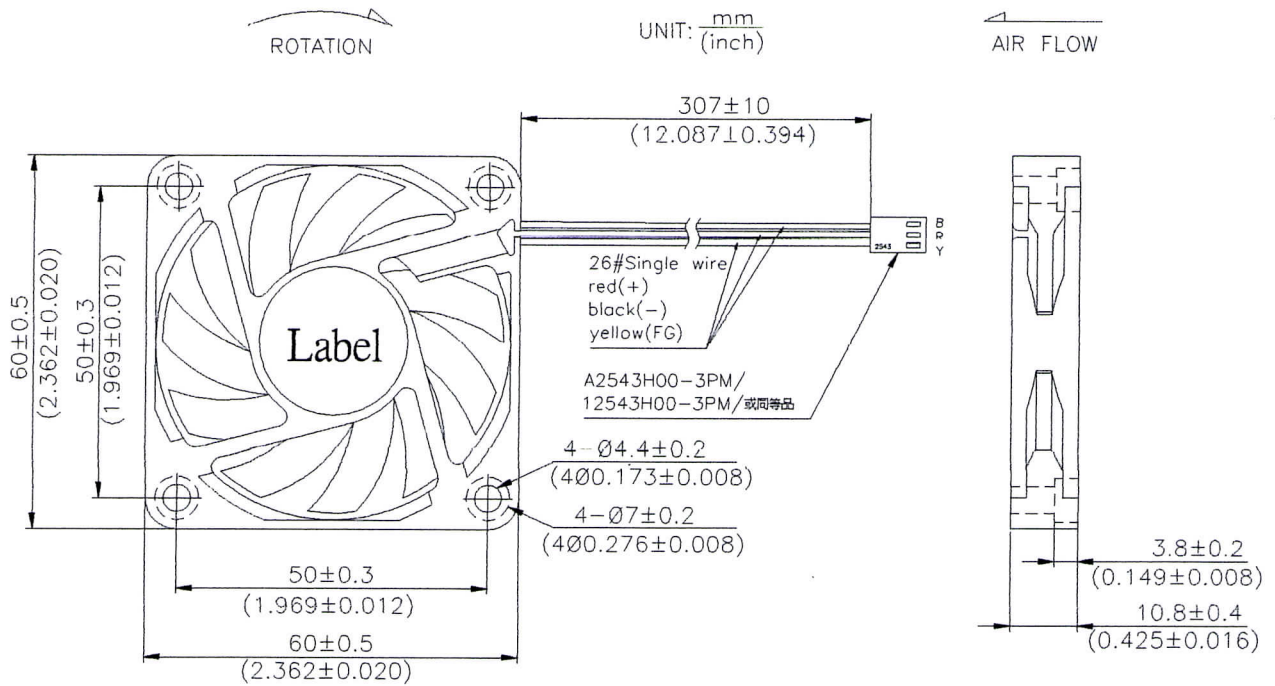

DIMENSION

LABEL

Date Code

| 1 | 35 | 2 |
|---|-----------------------------------|---|
| last number of the year, e.g.: 1 stands for 2011, 2 stands for 2012 ... 9 stands for 2019 0 stands for 2020 | week, c.g.: 35 stands for 35 week | the day of one week, e.g.: 1 stands for Monday, 2 stands for Tuesday, 6 stands for Saturday, 7 stands for Sunday. |