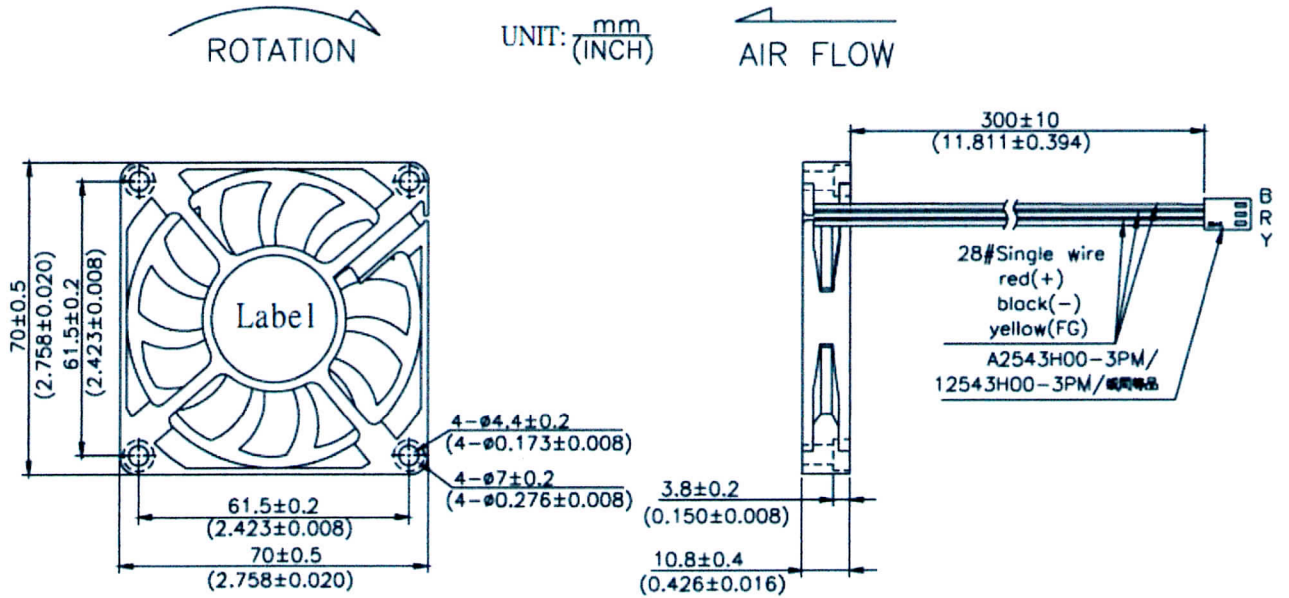

DIMENSION

LABEL

Label

白色油布贴纸

注：先贴白色油布贴纸，再贴Label

Date Code

1	35	2
last number of the year, e.g.: 1 stands for 2011, 2 stands for 2012 ...	week, e.g.: 35 stands for 35 week	the day of one week, e.g.: 1 stands for Monday, 2 stands for Tuesday, 6 stands for Saturday, 7 stands for Sunday.
9 stands for 2019 0 stands for 2020		