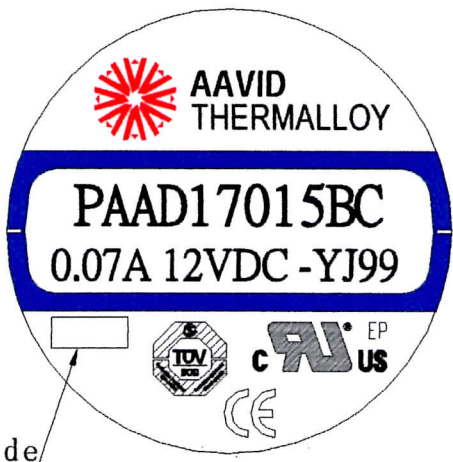

DIMENSION

LABEL

Date Code

Date Code

1	35	2
last number of the year, e.g.: 1 stands for 2011, 2 stands for 2012 ... 9 stands for 2019 0 stands for 2020	week, e.g.: 35 stands for 35 week	the day of one week, e.g.: 1 stands for Monday, 2 stands for Tuesday, 6 stands for Saturday, 7 stands for Sunday.