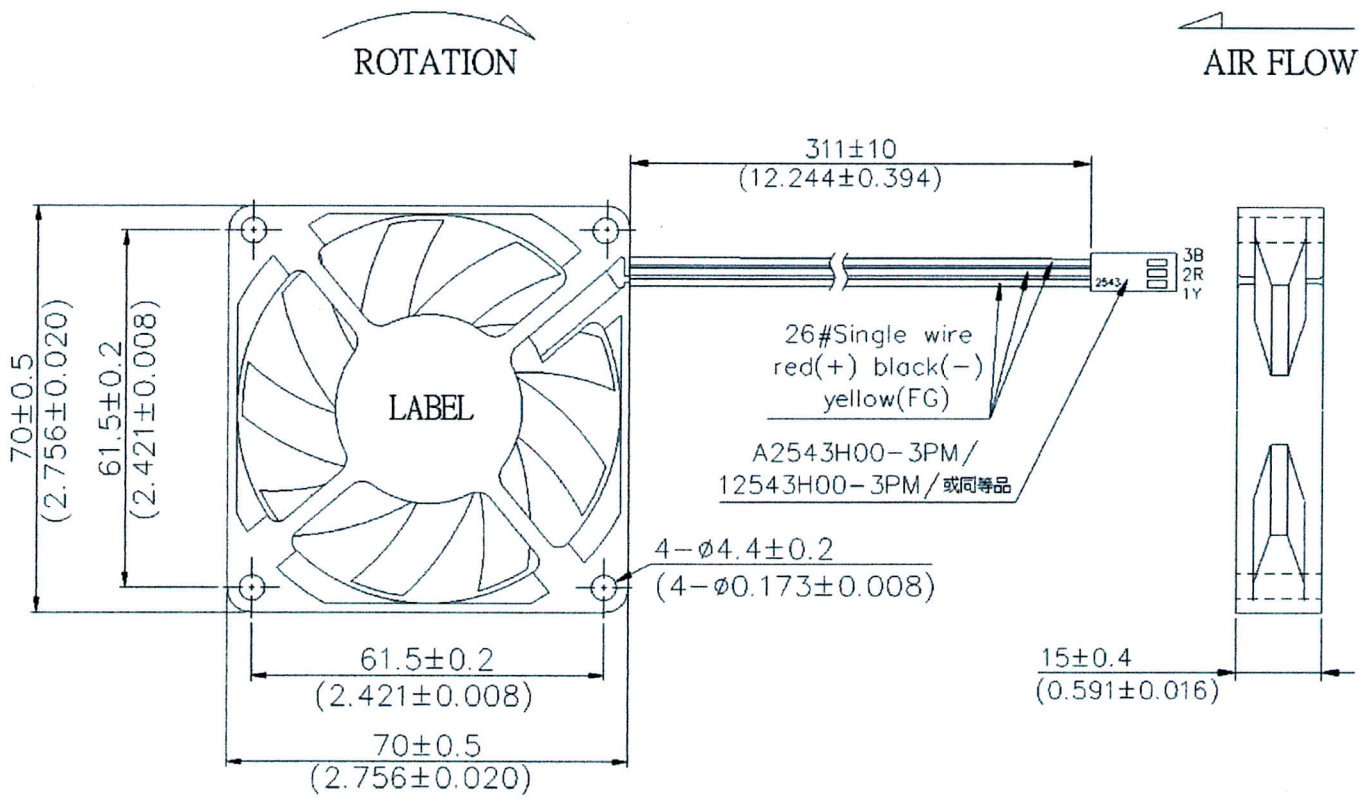

DIMENSION

LABEL

Date Code

Date Code

1	35	2
last number of the year, e.g.: 1 stands for 2011, 2 stands for 2012 ... 9 stands for 2019 0 stands for 2020	week, e.g.: 35 stands for 35 week	the day of one week, e.g.: 1 stands for Monday, 2 stands for Tuesday, 6 stands for Saturday, 7 stands for Sunday.