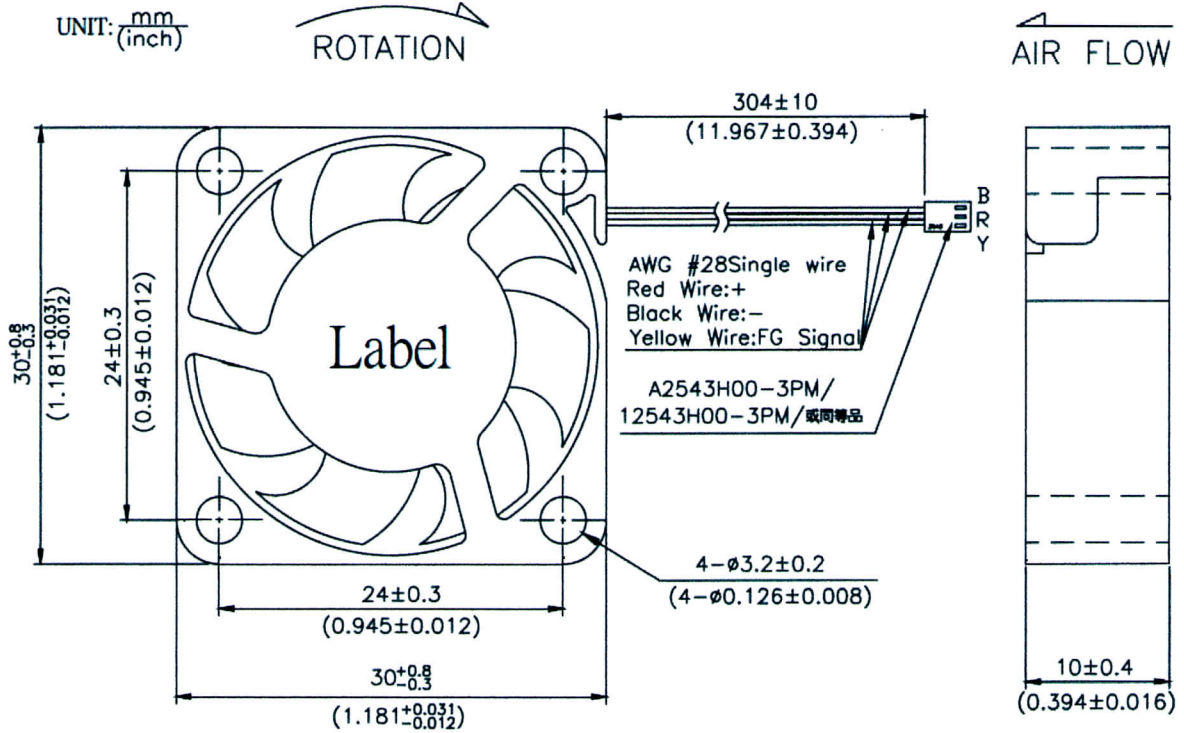

DIMENSION

LABEL

Date Code

1	35	2
last number of the year, e.g.: 1 stands for 2011, 2 stands for 2012 ... 9 stands for 2019 0 stands for 2020	week, e.g.: 35 stands for 35 week	the day of one week, e.g.: 1 stands for Monday, 2 stands for Tuesday, 6 stands for Saturday, 7 stands for Sunday.