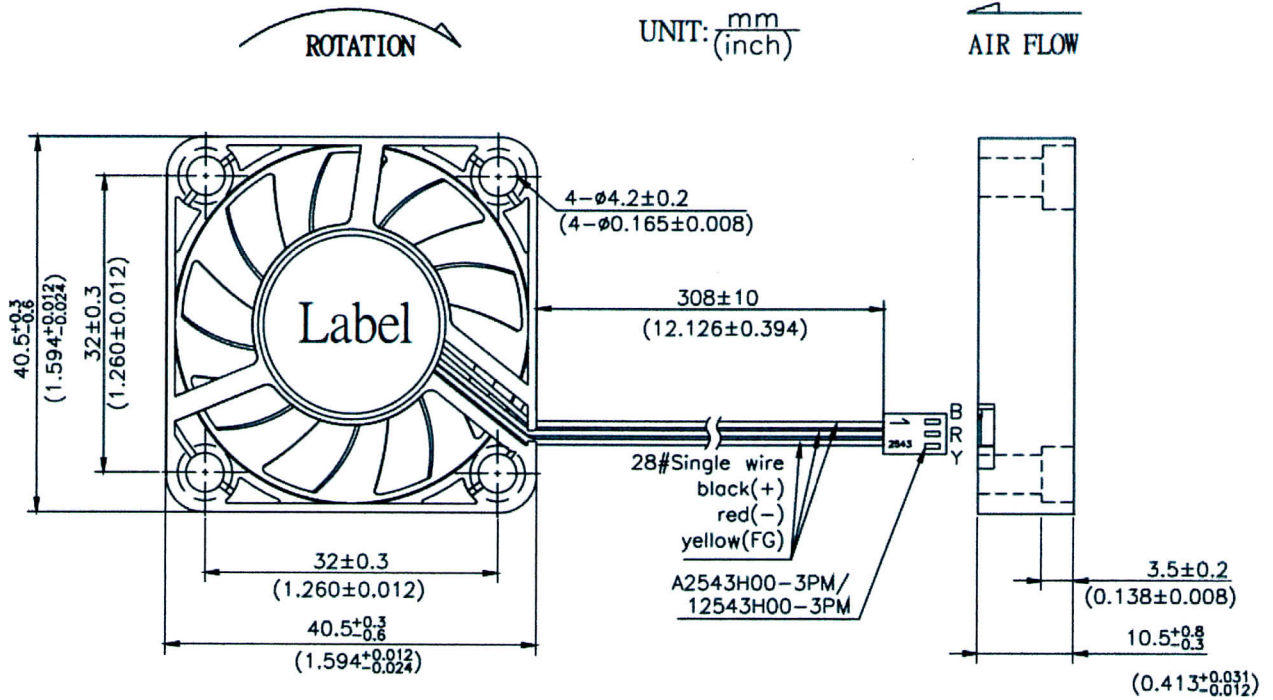

DIMENSION

LABEL

Date Code

1	35	2
last number of the year, e.g.: 1 stands for 2011, 2 stands for 2012 ... 9 stands for 2019 0 stands for 2020	week, e.g.: 35 stands for 35 week	the day of one week, e.g.: 1 stands for Monday, 2 stands for Tuesday, 6 stands for Saturday, 7 stands for Sunday.