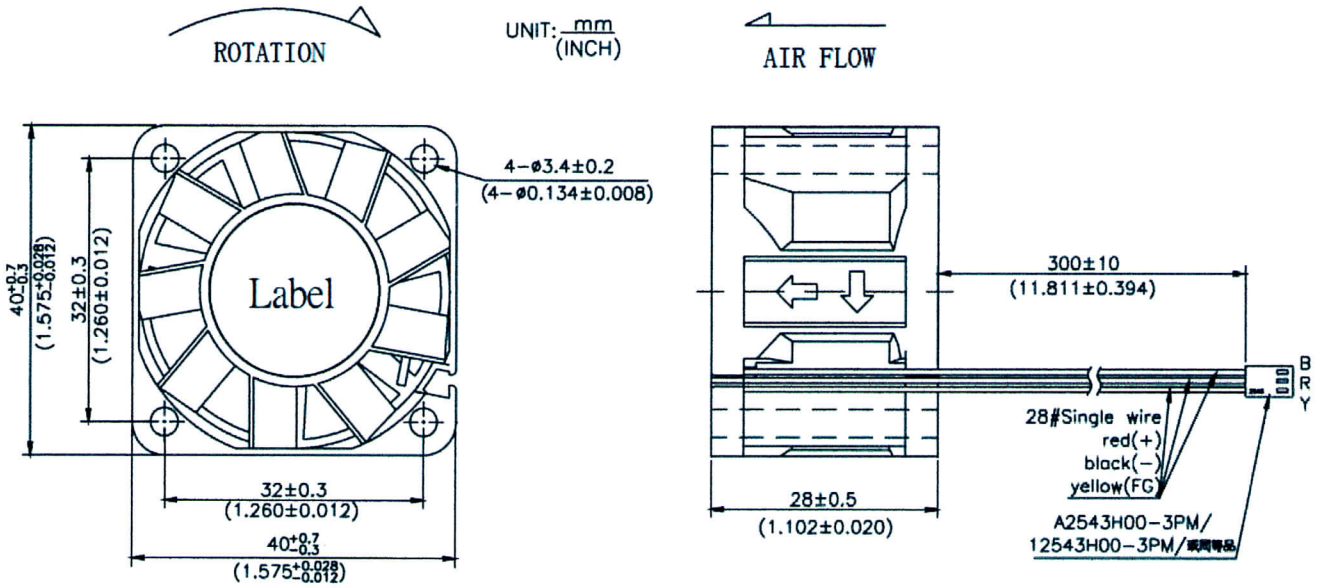

DIMENSION

LABEL

Date Code

1	35	2
last number of the year, e.g.: 1 stands for 2011, 2 stands for 2012 ... 9 stands for 2019 0 stands for 2020	week, e.g.: 35 stands for 35 week	the day of one week, e.g.: 1 stands for Monday, 2 stands for Tuesday, 6 stands for Saturday, 7 stands for Sunday.