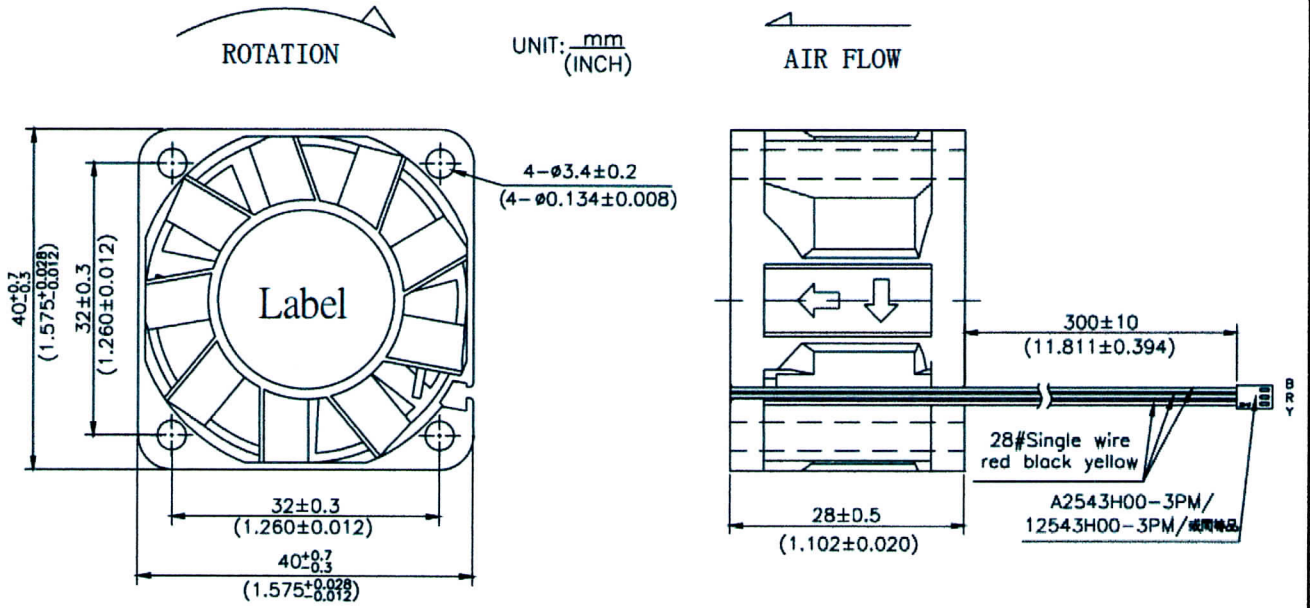

DIMENSION

LABEL

Date Code

1	35	2
last number of the year, e.g.: 1 stands for 2011, 2 stands for 2012 ... 9 stands for 2019 0 stands for 2020	week, e.g.: 35 stands for 35 week	the day of one week, e.g.: 1 stands for Monday, 2 stands for Tuesday, 6 stands for Saturday, 7 stands for Sunday.