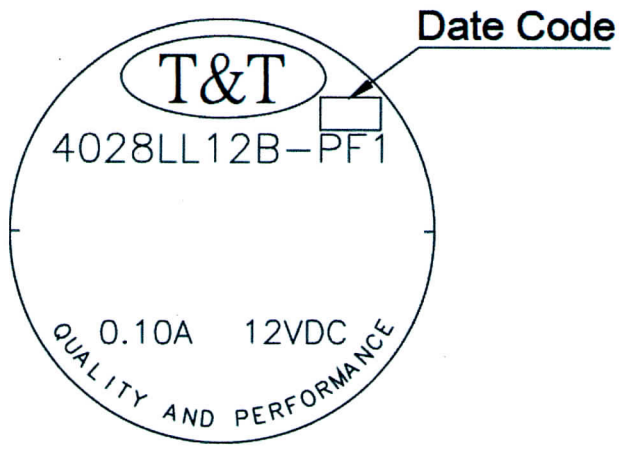

DIMENSION

LABEL

Date Code

1	35	2
last number of the year, e.g.: 1 stands for 2011, 2 stands for 2012 ... 9 stands for 2019 0 stands for 2020	week, e.g.: 35 stands for 35 week	the day of one week, e.g.: 1 stands for Monday, 2 stands for Tuesday, 6 stands for Saturday, 7 stands for Sunday.