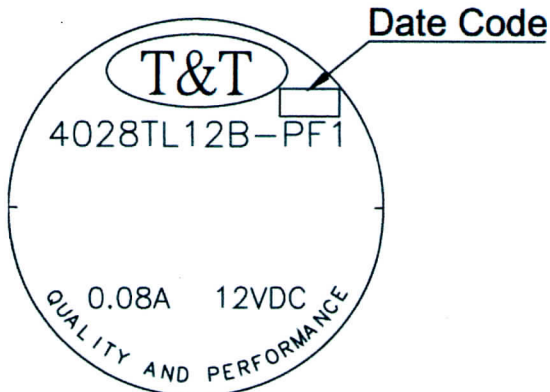

DIMENSION

LABEL

Date Code

1	35	2
last number of the year, e.g.: 1 stands for 2011, 2 stands for 2012 ... 9 stands for 2019 0 stands for 2020	week, e.g.: 35 stands for 35 week	the day of one week, e.g.: 1 stands for Monday, 2 stands for Tuesday, 6 stands for Saturday, 7 stands for Sunday.