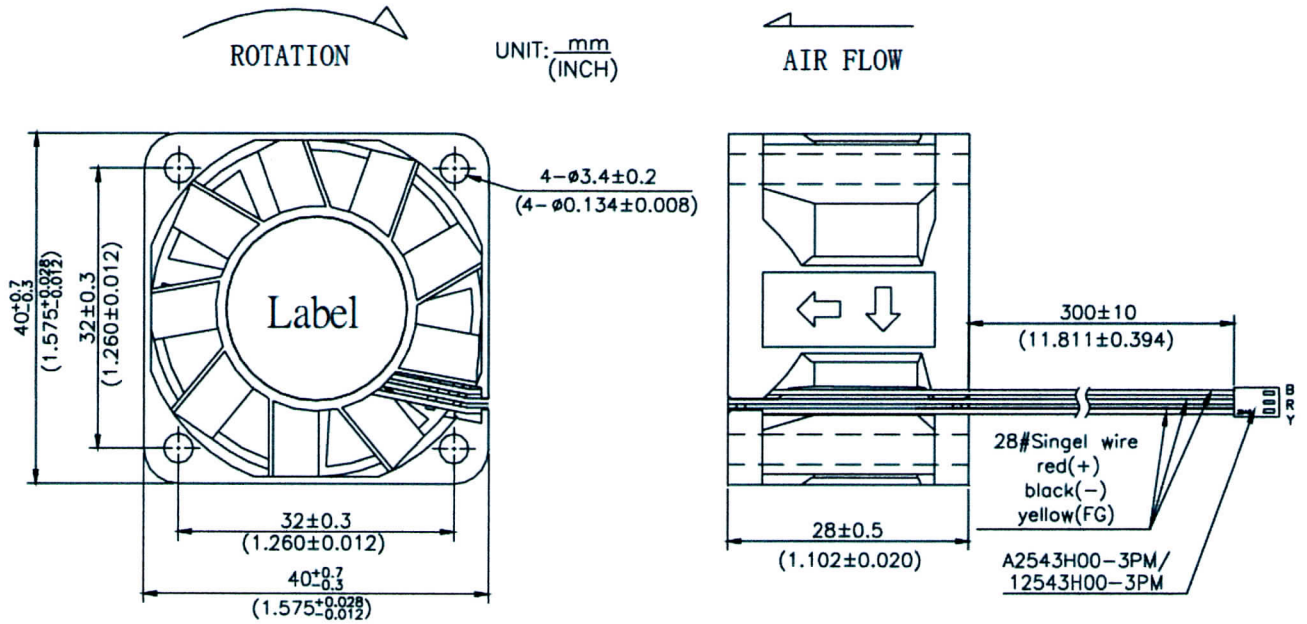

DIMENSION

LABEL

Date Code

1	35	2
last number of the year, e.g.: 1 stands for 2011, 2 stands for 2012 ... 9 stands for 2019 0 stands for 2020	week, e.g.: 35 stands for 35 week	the day of one week, e.g.: 1 stands for Monday, 2 stands for Tuesday, 6 stands for Saturday, 7 stands for Sunday.