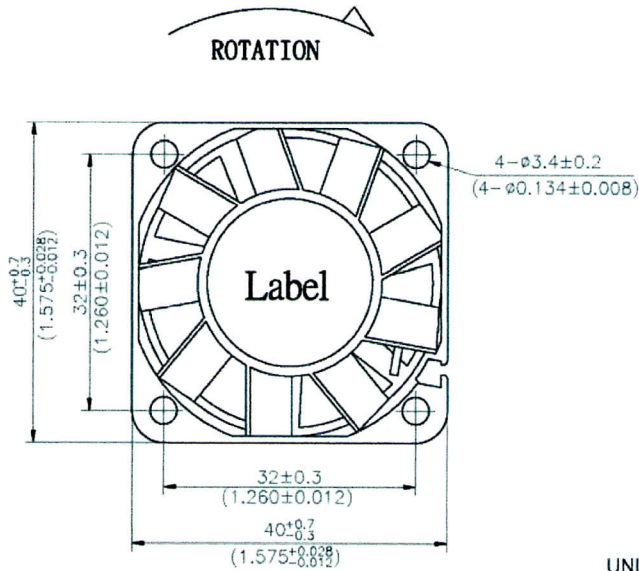

DIMENSION

UNIT: $\frac{\text{mm}}{\text{(INCH)}}$

LABEL

LABEL

Date Code

1	35	2
last number of the year, e.g.: 1 stands for 2011, 2 stands for 2012 ... 9 stands for 2019 0 stands for 2020	week, e.g.: 35 stands for 35 week	the day of one week, e.g.: 1 stands for Monday, 2 stands for Tuesday, 6 stands for Saturday, 7 stands for Sunday.