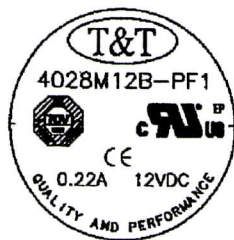

DIMENSION

UNIT: $\frac{\text{mm}}{\text{(INCH)}}$

LABEL

LABEL

Date Code

1	35	2
last number of the year, e.g.: 1 stands for 2011, 2 stands for 2012 ... 9 stands for 2019 0 stands for 2020	week, e.g.: 35 stands for 35 week	the day of one week, e.g.: 1 stands for Monday, 2 stands for Tuesday, 6 stands for Saturday, 7 stands for Sunday.