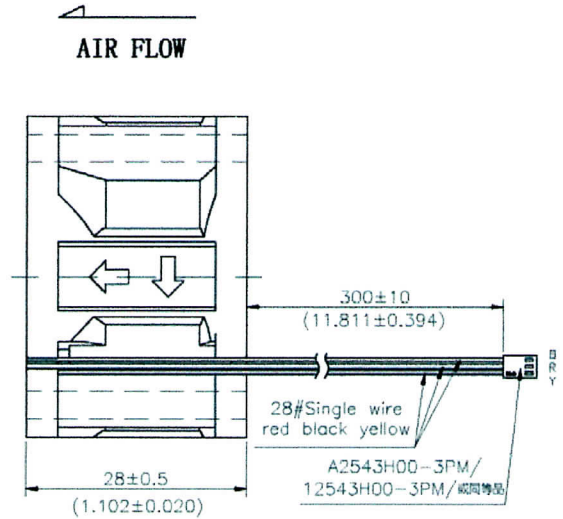

DIMENSION

UNIT: $\frac{\text{mm}}{\text{(INCH)}}$

LABEL

LABEL

Date Code

1	35	2
last number of the year, e.g.: 1 stands for 2011, 2 stands for 2012 ... 9 stands for 2019 0 stands for 2020	week, e.g.: 35 stands for 35 week	the day of one week, e.g.: 1 stands for Monday, 2 stands for Tuesday, 6 stands for Saturday, 7 stands for Sunday.