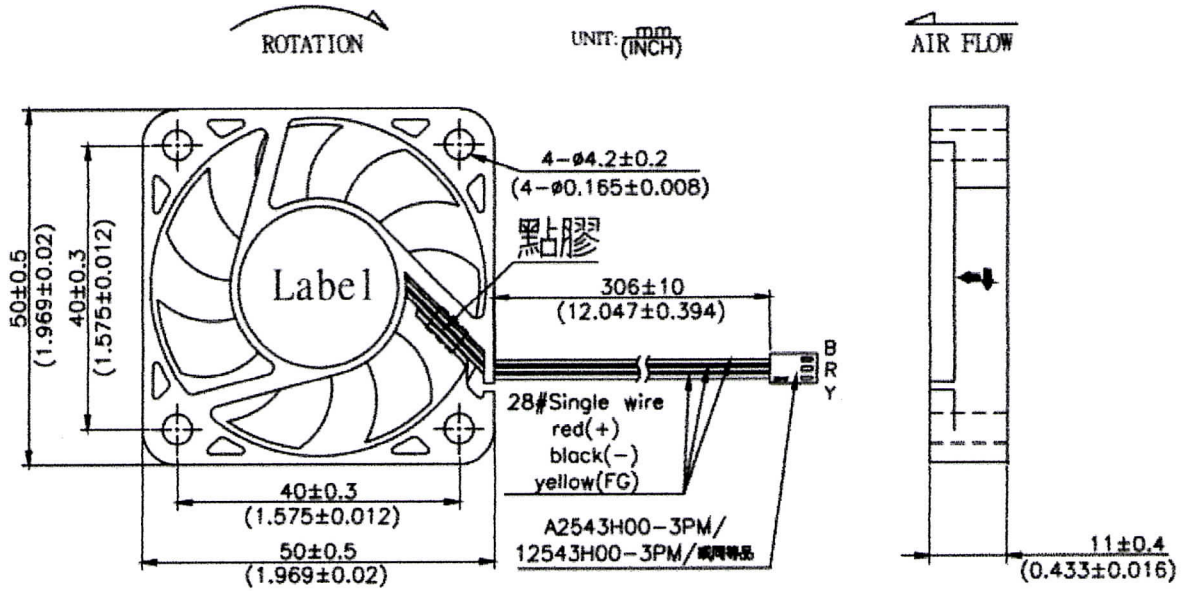

DIMENSION

LABEL

Date Code

1	35	2
last number of the year, e.g.: 1 stands for 2011, 2 stands for 2012 ... 9 stands for 2019 0 stands for 2020	week, e.g.: 35 stands for 35 week	the day of one week, e.g.: 1 stands for Monday, 2 stands for Tuesday, 6 stands for Saturday, 7 stands for Sunday.