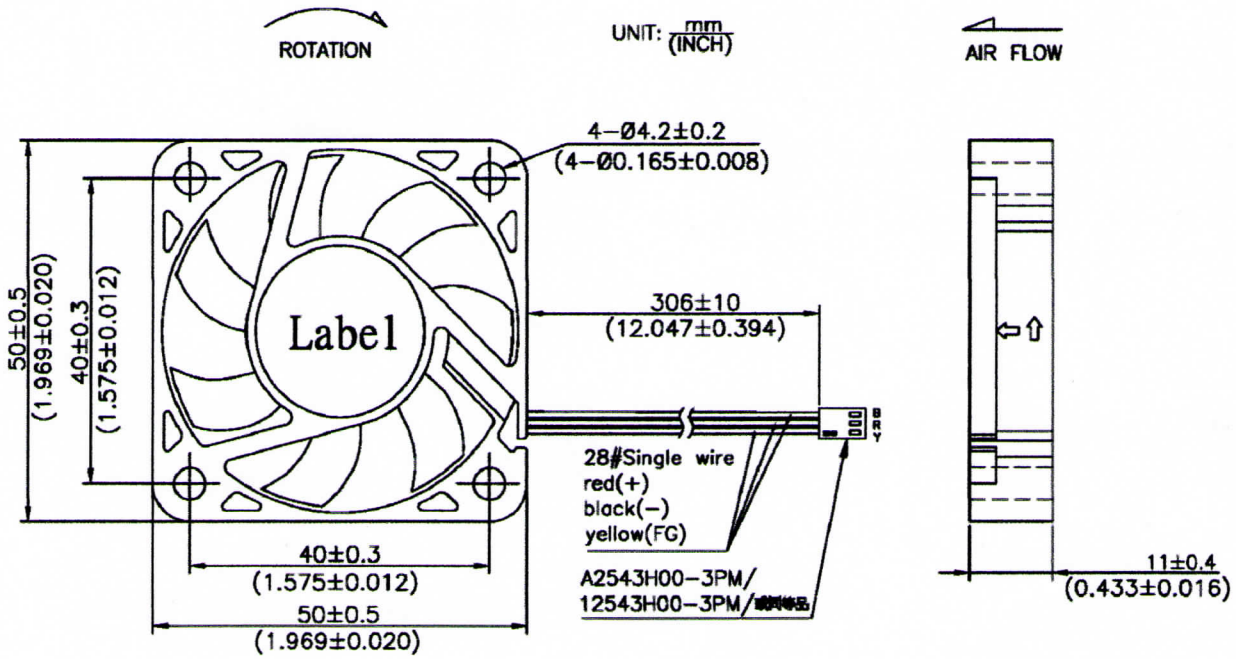

DIMENSION

LABEL

Date Code

1	35	2
last number of the year, e.g.: 1 stands for 2011, 2 stands for 2012 ... 9 stands for 2019 0 stands for 2020	week, e.g.: 35 stands for 35 week	the day of one week, e.g.: 1 stands for Monday, 2 stands for Tuesday, 6 stands for Saturday, 7 stands for Sunday.