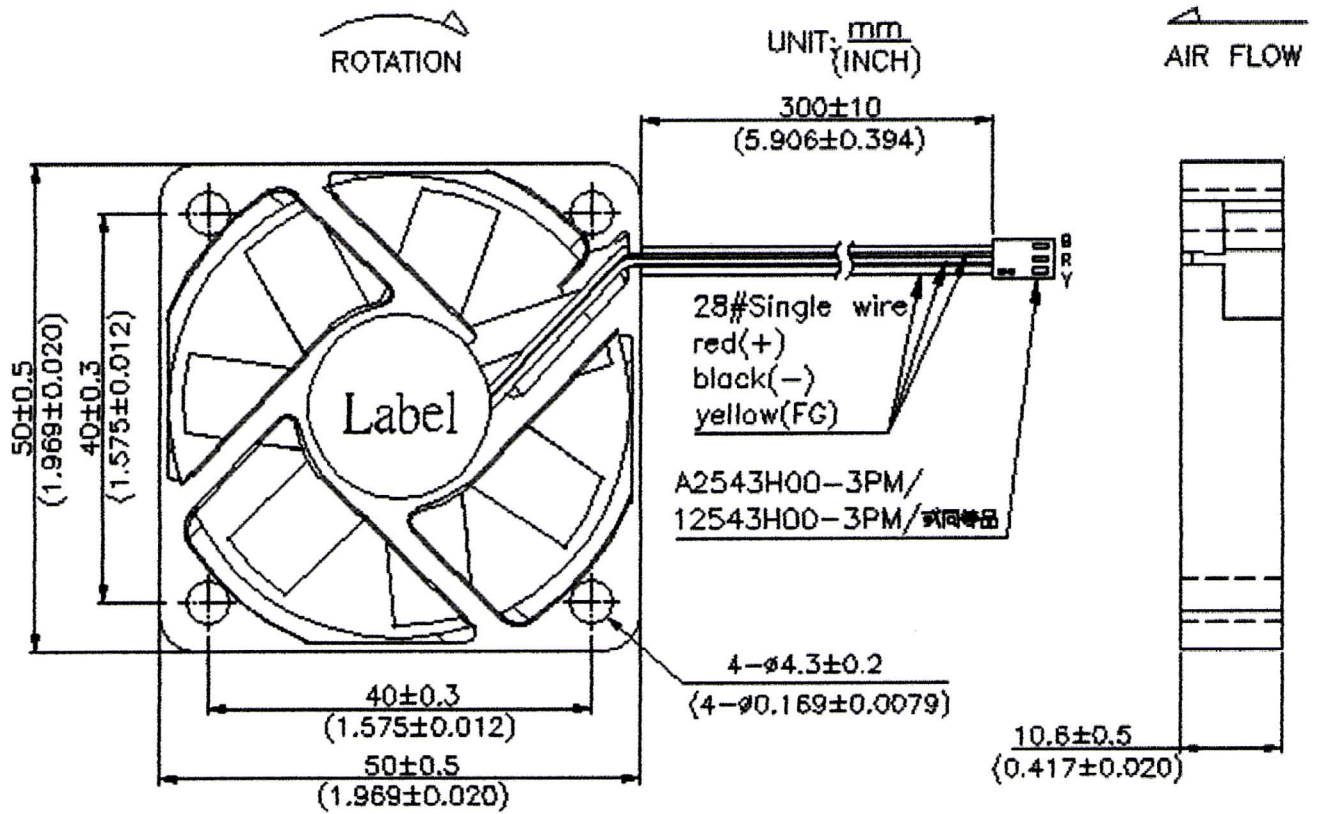

DIMENSION

LABEL

Date Code

1	35	2
last number of the year, e.g.: 1 stands for 2011, 2 stands for 2012 ... 9 stands for 2019 0 stands for 2020	week, e.g.: 35 stands for 35 week	the day of one week, e.g.: 1 stands for Monday, 2 stands for Tuesday, 6 stands for Saturday, 7 stands for Sunday.