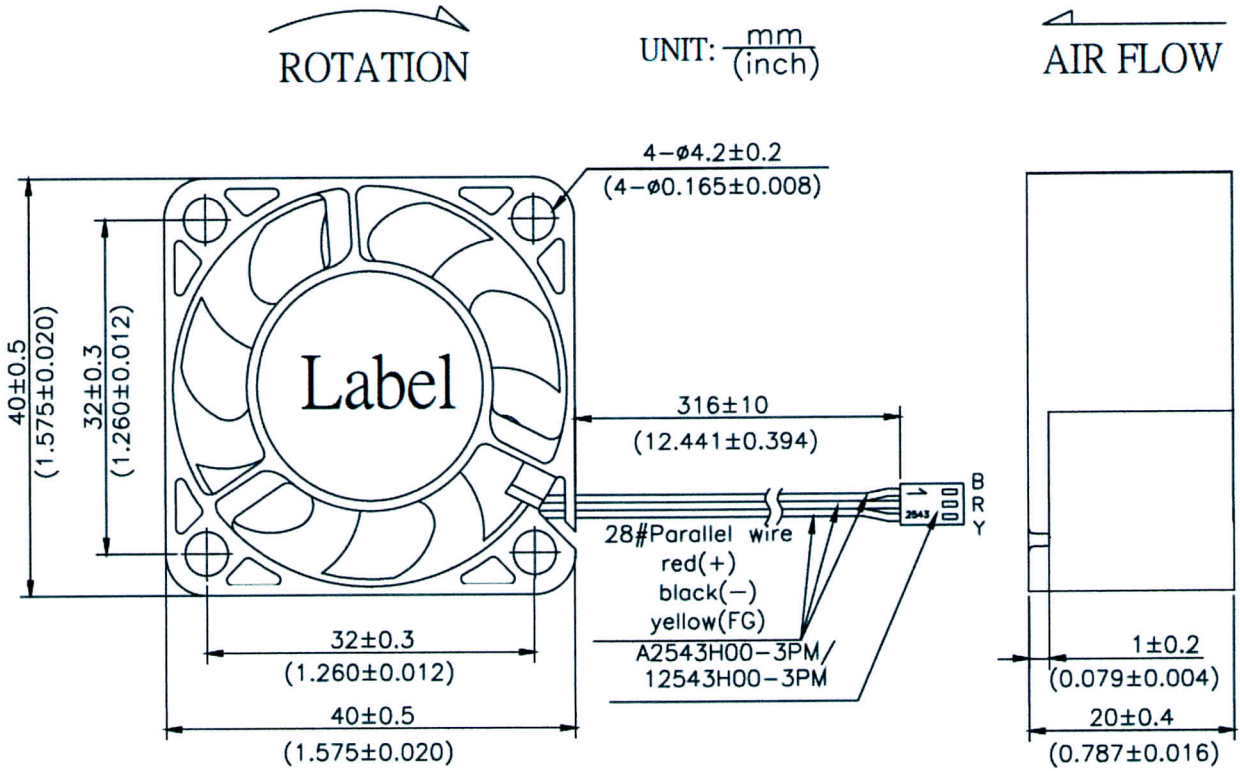

DIMENSION

LABEL

Date Code

1	35	2
last number of the year, e.g.: 1 stands for 2011, 2 stands for 2012 ... 9 stands for 2019 0 stands for 2020	week, e.g.: 35 stands for 35 week	the day of one week, e.g.: 1 stands for Monday, 2 stands for Tuesday, 6 stands for Saturday, 7 stands for Sunday.