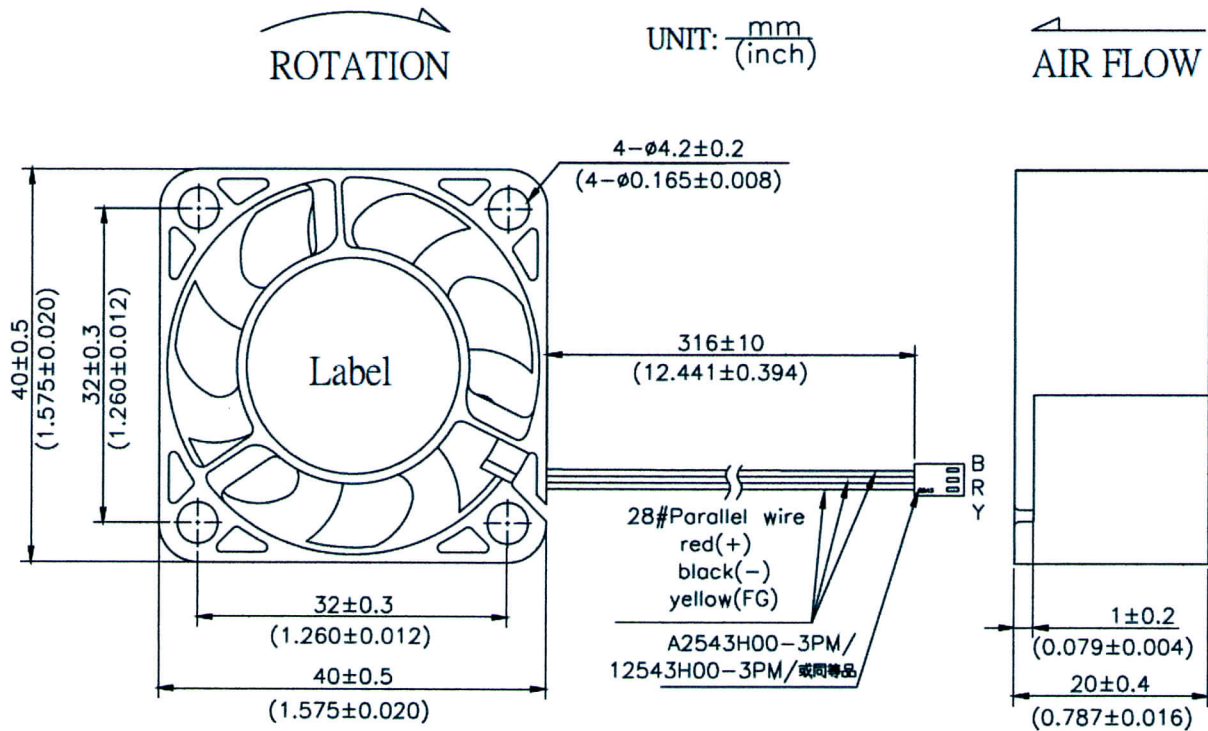

# DIMENSION

## Date Code

1	35	2
last number of the year, e.g.: 1 stands for 2011, 2 stands for 2012 ... 9 stands for 2019 0 stands for 2020	week, e.g.: 35 stands for 35 week	the day of one week, e.g.: 1 stands for Monday, 2 stands for Tuesday, 6 stands for Saturday, 7 stands for Sunday.