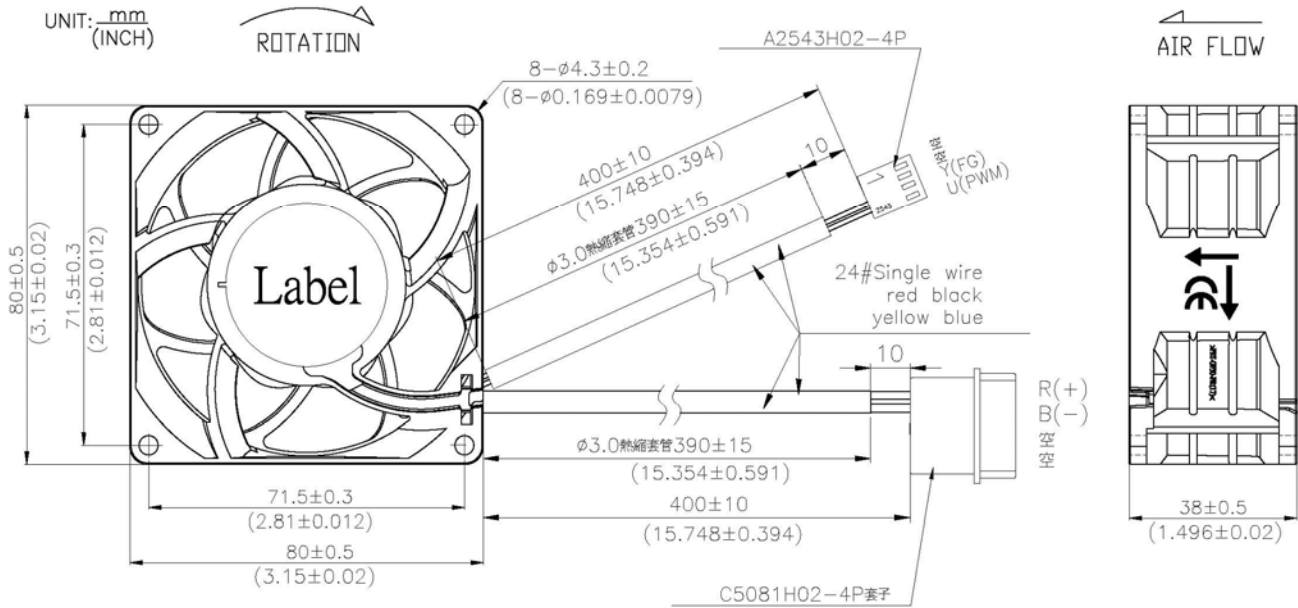

DIMENSION

LABEL

Date Code

Date Code

1	35	2
last number of the year, e.g.: 1 stands for 2011, 2 stands for 2012 ... 9 stands for 2019 0 stands for 2020	week, e.g.: 35 stands for 35 week	the day of one week, e.g.: 1 stands for Monday, 2 stands for Tuesday, 6 stands for Saturday, 7 stands for Sunday.