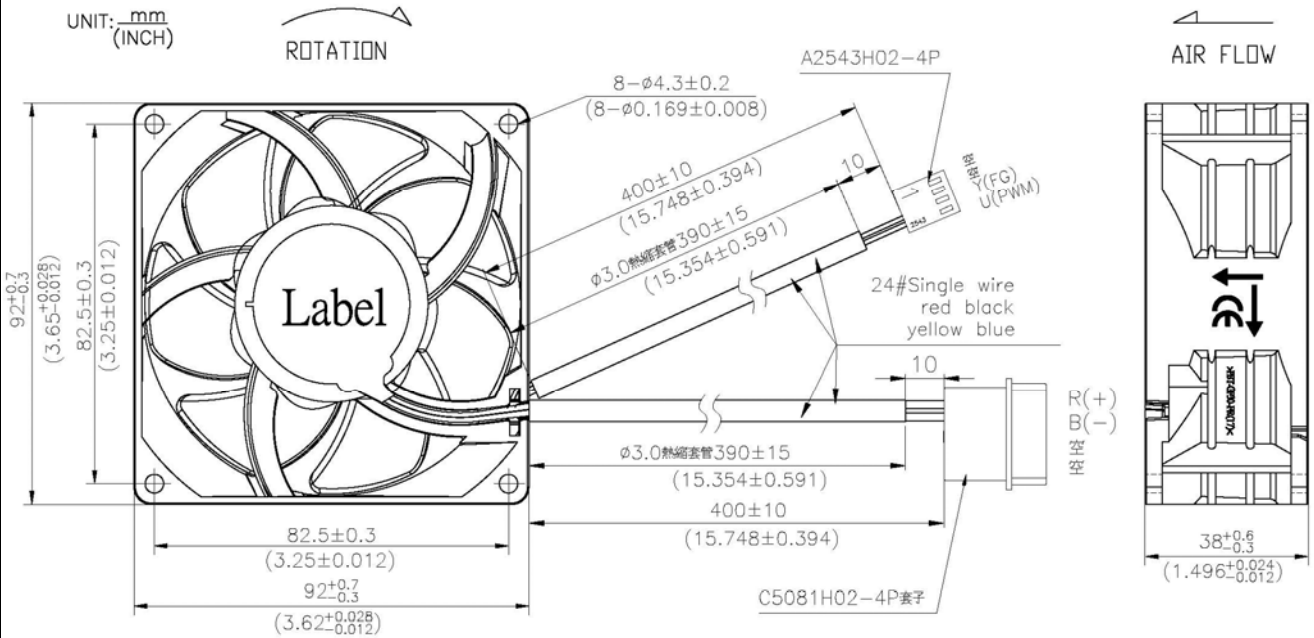

# DIMENSION

## Date Code

1	35	2
last number of the year, e.g.: 1 stands for 2011, 2 stands for 2012 ... 9 stands for 2019 0 stands for 2020	week, e.g.: 35 stands for 35 week	the day of one week, e.g.: 1 stands for Monday, 2 stands for Tuesday, 6 stands for Saturday, 7 stands for Sunday.