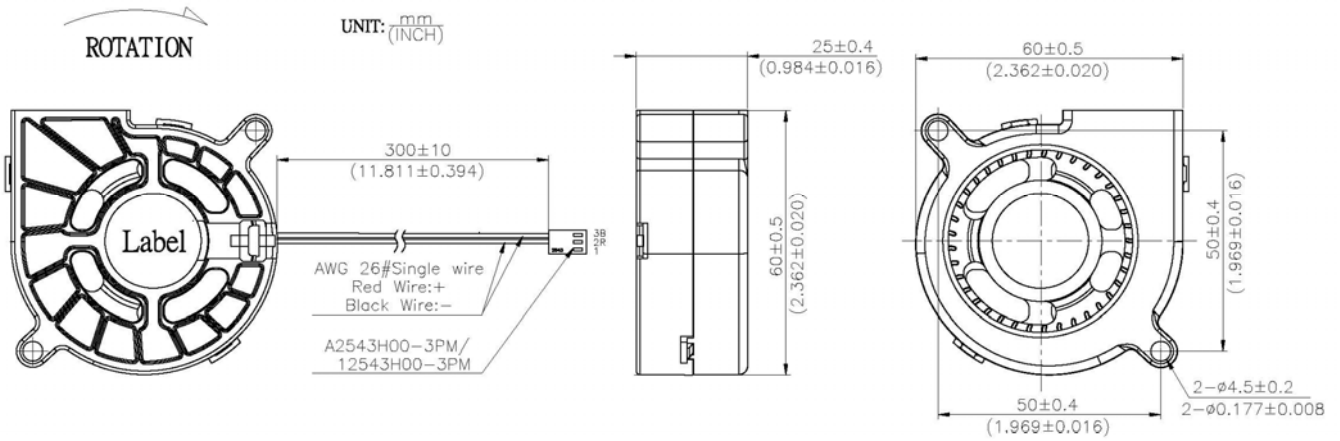

DIMENSION

LABEL

Date Code

1	35	2
last number of the year, e.g.: 1 stands for 2011, 2 stands for 2012 ... 9 stands for 2019 0 stands for 2020	week, e.g.: 35 stands for 35 week	the day of one week, e.g.: 1 stands for Monday, 2 stands for Tuesday, 6 stands for Saturday, 7 stands for Sunday.