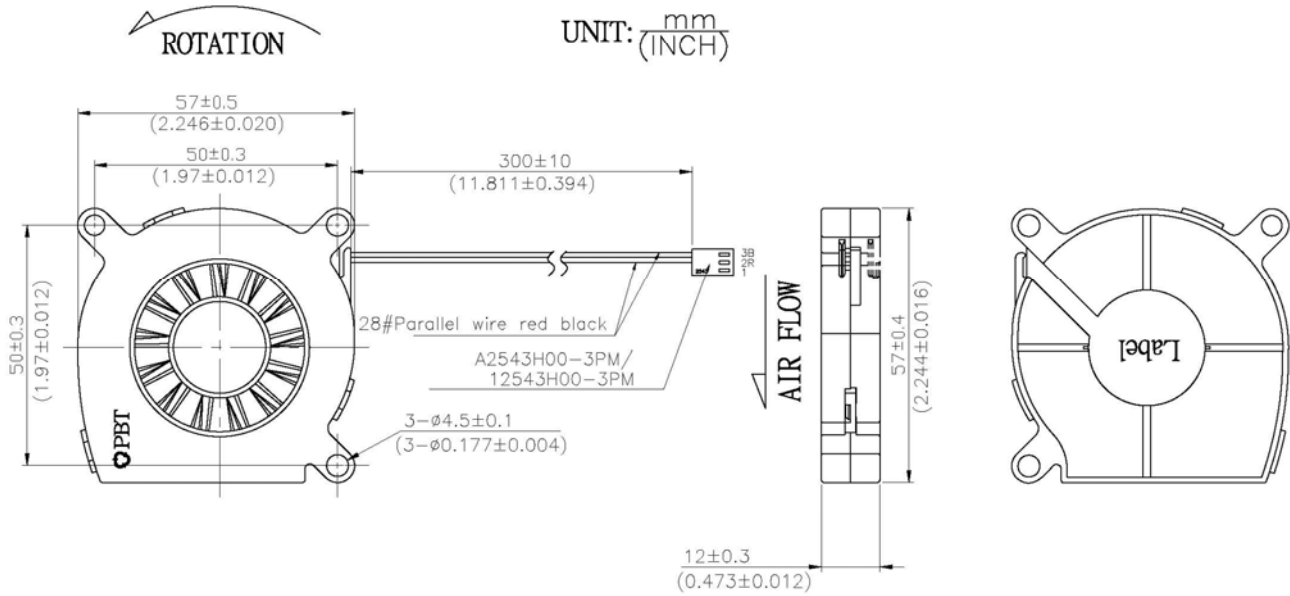

DIMENSION

LABEL

Date Code

1	35	2
last number of the year, e.g.: 1 stands for 2011, 2 stands for 2012 ... 9 stands for 2019 0 stands for 2020	week, e.g.: 35 stands for 35 week	the day of one week, e.g.: 1 stands for Monday, 2 stands for Tuesday, 6 stands for Saturday, 7 stands for Sunday.