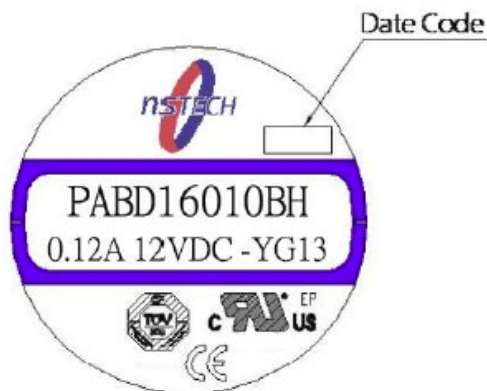

DIMENSION

LABEL

Date Code

1	35	2
last number of the year, e.g.: 1 stands for 2011, 2 stands for 2012 ... 9 stands for 2019 0 stands for 2020	week, e.g.: 35 stands for 35 week	the day of one week, e.g.: 1 stands for Monday, 2 stands for Tuesday, 6 stands for Saturday, 7 stands for Sunday.