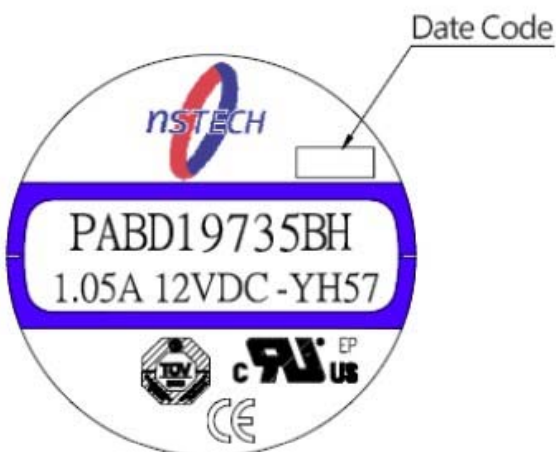

DIMENSION

LABEL

Date Code

1	35	2
last number of the year, e.g.: 1 stands for 2011, 2 stands for 2012 ... 9 stands for 2019 0 stands for 2020	week, e.g.: 35 stands for 35 week	the day of one week, e.g.: 1 stands for Monday, 2 stands for Tuesday, 6 stands for Saturday, 7 stands for Sunday.