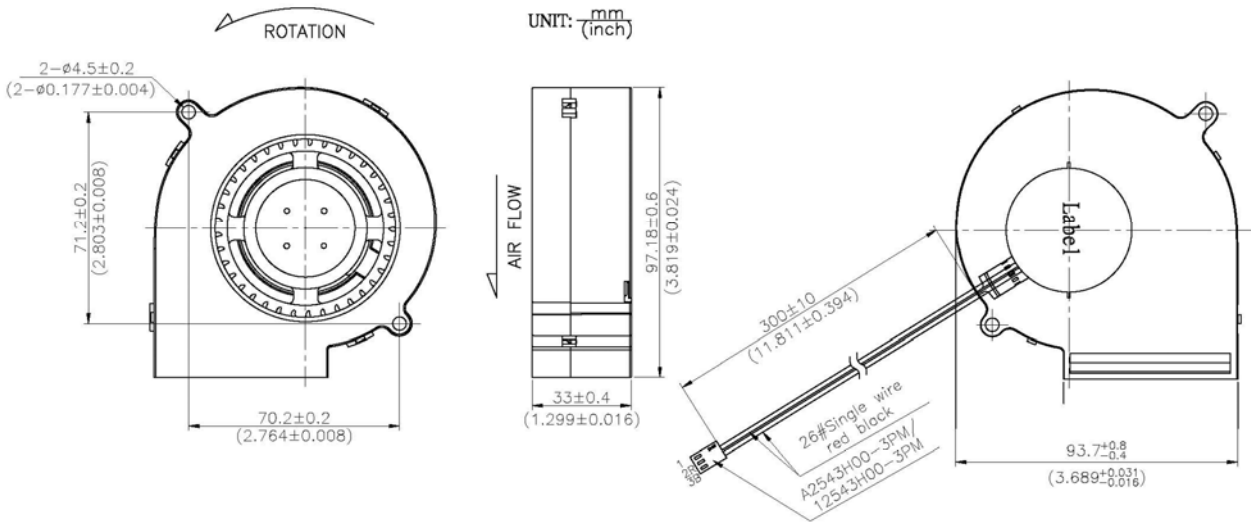

DIMENSION

LABEL

Date Code

1	35	2
last number of the year, e.g.: 1 stands for 2011, 2 stands for 2012 ... 9 stands for 2019 0 stands for 2020	week, e.g.: 35 stands for 35 week	the day of one week, e.g.: 1 stands for Monday, 2 stands for Tuesday, 6 stands for Saturday, 7 stands for Sunday.