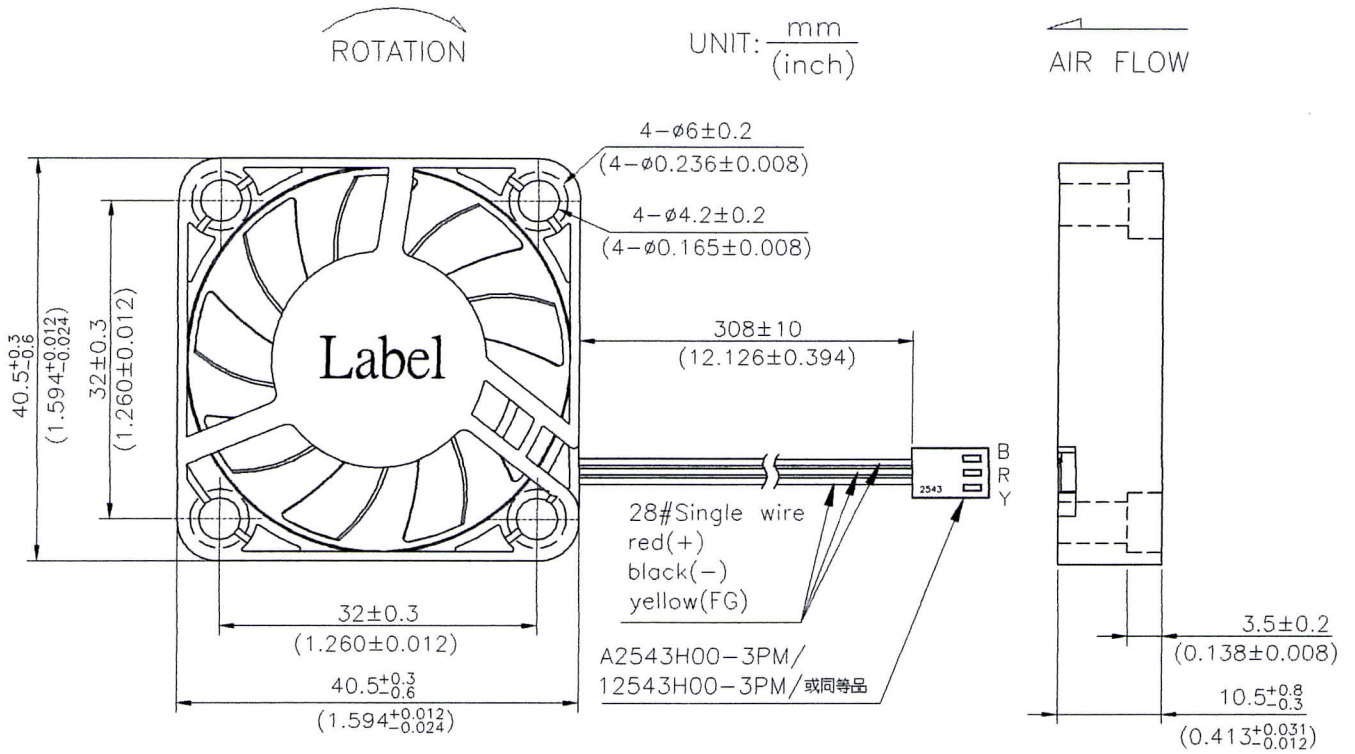

DIMENSION

LABEL

Date Code

Date Code

1	35	2
last number of the year, e.g.: 1 stands for 2011, 2 stands for 2012 ... 9 stands for 2019 0 stands for 2020	week, e.g.: 35 stands for 35 week	the day of one week, e.g.: 1 stands for Monday, 2 stands for Tuesday, 6 stands for Saturday, 7 stands for Sunday.