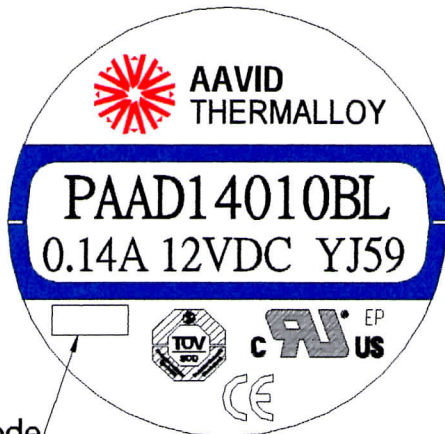

DIMENSION

LABEL

Date Code

Date Code

1	35	2
last number of the year, e.g.: 1 stands for 2011, 2 stands for 2012 ... 9 stands for 2019 0 stands for 2020	week, e.g.: 35 stands for 35 week	the day of one week, e.g.: 1 stands for Monday, 2 stands for Tuesday, 6 stands for Saturday, 7 stands for Sunday.