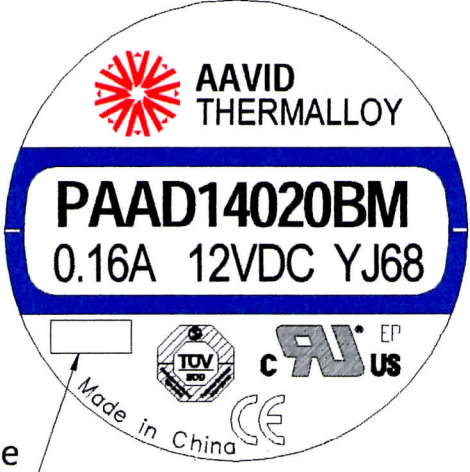

DIMENSION

ROTATION

UNIT: $\frac{\text{mm}}{\text{(INCH)}}$

AIR FLOW

LABEL

Date Code

1	35	2
last number of the year, e.g.: 1 stands for 2011, 2 stands for 2012 ... 9 stands for 2019 0 stands for 2020	week, e.g.: 35 stands for 35 week	the day of one week, e.g.: 1 stands for Monday, 2 stands for Tuesday, 6 stands for Saturday, 7 stands for Sunday.