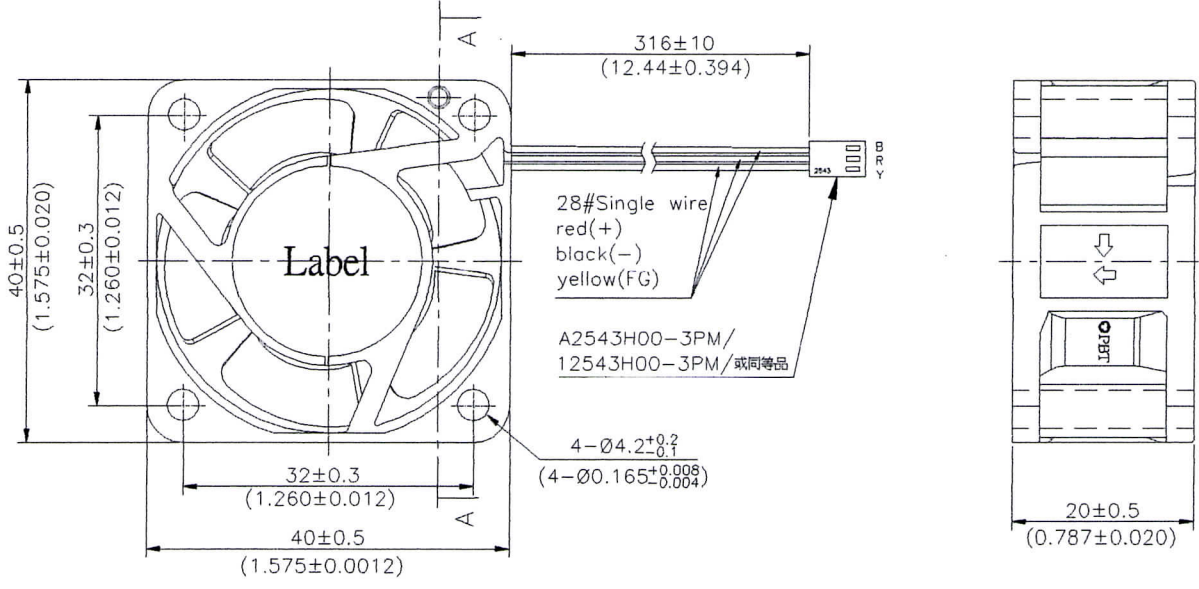

DIMENSION

ROTATION

UNIT: $\frac{\text{mm}}{\text{(INCH)}}$

AIR FLOW

LABEL

Date Code

1	35	2
last number of the year, e.g.: 1 stands for 2011, 2 stands for 2012 ... 9 stands for 2019 0 stands for 2020	week, e.g.: 35 stands for 35 week	the day of one week, e.g.: 1 stands for Monday, 2 stands for Tuesday, 6 stands for Saturday, 7 stands for Sunday.