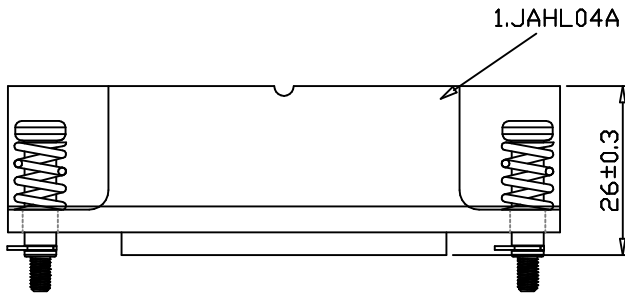

# GP

TOLERANCE TABLE  
(UNLESS OTHERWISE SPECIFIED)

RANGE	TOL ±
UNDER 6	0.18
6~10	0.22
10~18	0.27
18~30	0.33
30~50	0.39
50~80	0.46
80~120	0.54
120~250	0.63
250 OVER	0.8
ANG TOL ±	1°

4.PTJA67	OK 貼紙	1
3.JAP118E-1	7762-PAD	1
2.JAS175C(Y)	彈簧螺絲組	4
1.JAHL04A	SINK/A1110	1
P/N	DESCRIPTION	QTY