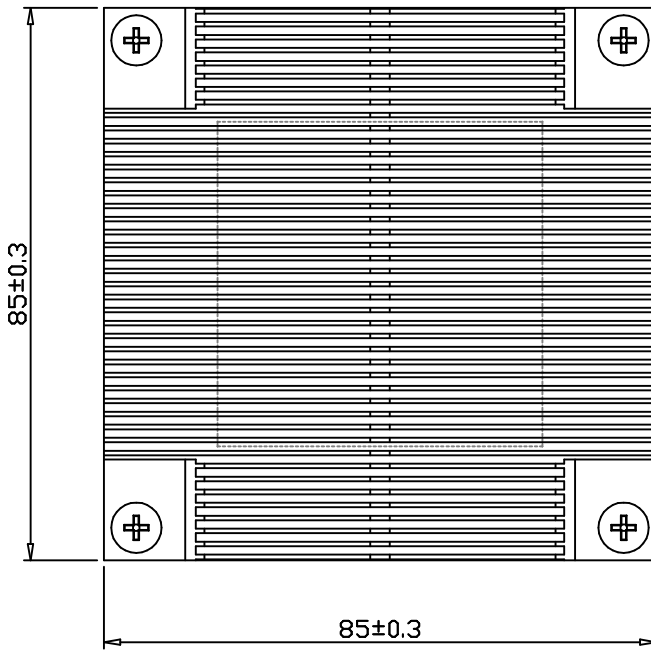

# GP

TOLERANCE TABLE  
(UNLESS OTHERWISE SPECIFIED)

RANGE	TOL ±
UNDER 6	0.18
6~10	0.22
10~18	0.27
18~30	0.33
30~50	0.39
50~80	0.46
80~120	0.54
120~250	0.63
250 OVER	0.8
ANG TOL ±	1°

4.PTJA67	OK 貼紙	1
3.JAP118E-1	7762-PAD	1
2.JAS175C(Y)	彈簧螺絲組	4
1.JAHL04A	SINK/A1110	1
P/N	DESCRIPTION	QTY