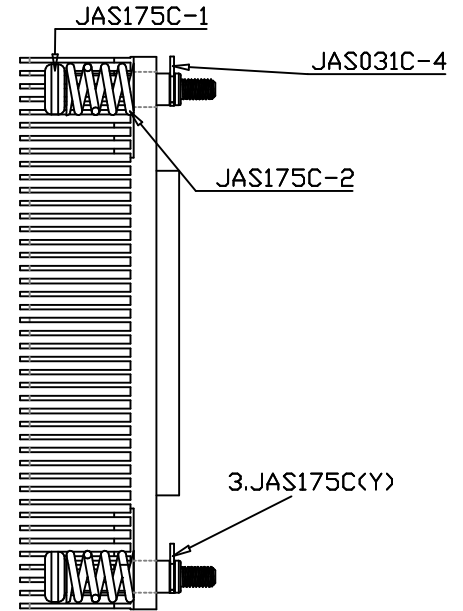

# GP

TOLERANCE TABLE  
(UNLESS OTHERWISE SPECIFIED)

RANGE	TOL ±
UNDER 6	0.18
6~10	0.22
10~18	0.27
18~30	0.33
30~50	0.39
50~80	0.46
80~120	0.54
120~250	0.63
250 OVER	0.8
ANG TOL ±	1°

4.PTJA67	OK 貼紙	1
3.JAP118E-1	7762-PAD	1
2.JAS175C(Y)	彈簧螺絲組	4
1.JAHL04A	SINK/A1110	1
P/N	DESCRIPTION	QTY